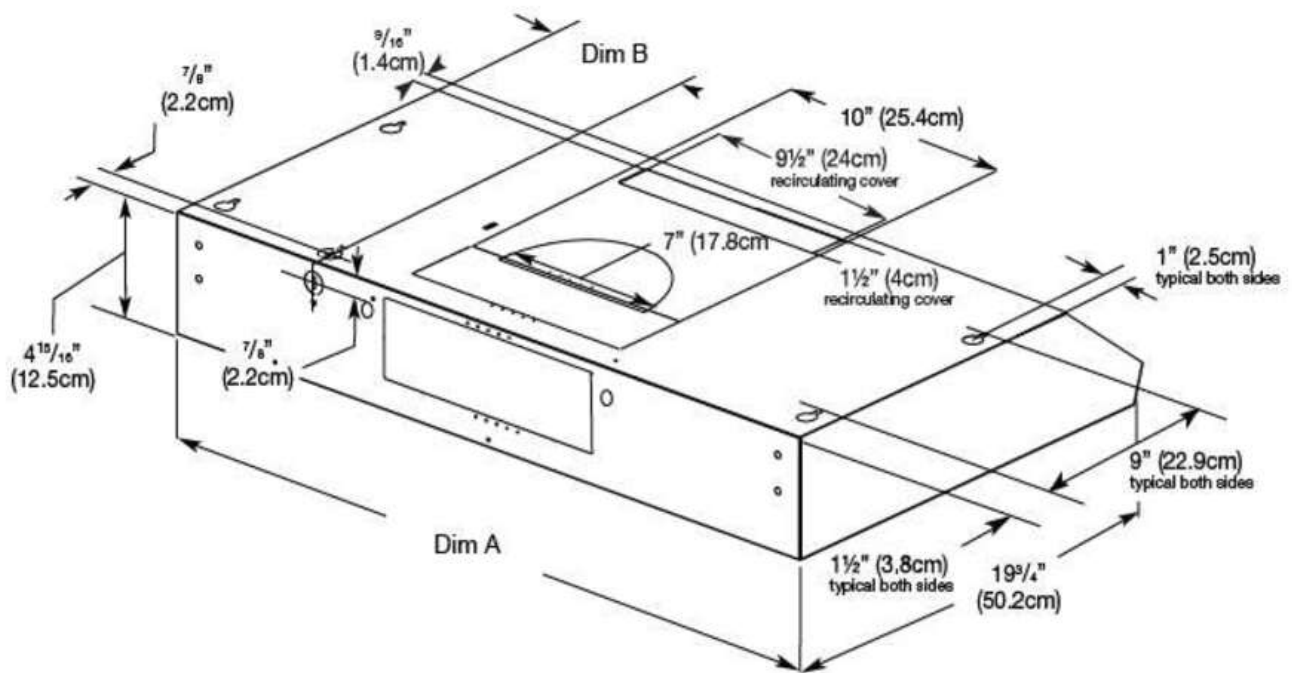

Controls

Control Type	Rocker Switch
--------------	---------------

Dimensions and Volume

Height	5"
Width	30"
Depth	18 5/8"

Installation

Duct Exit Location	Top
Hardwired	Yes
Power Supply Connection Type	Hard Wired

Safety Certifications and Approvals

UL Listed	Yes
-----------	-----

Installation Diagram

	Dim A	Dim B
FCVW3025AS	30" (76.2 cm)	6 9/16" (16.7 cm)