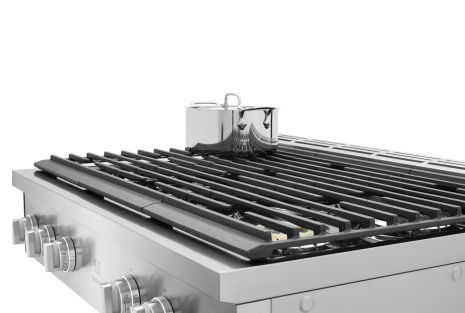

ECCG3672AS

36" Gas Rangetop

Explore your culinary creativity with the Electrolux Gas Rangetop with two flexible brass power burners that allow you to achieve accurate and efficient temperature control from a rapid boil to a bare simmer and everything in between.

Six Flexible Dual Burners

Entertain with ease with Six Flexible Dual Burners that allow you to cook multiple dishes at once, no matter the cooking technique

LED Backlit Knobs

Get a premium look with sturdy, LED backlit knobs that turn on once the burner is lit

Sleek Design

Full-framed linear grates, edge-to-edge front controls with sturdy LED backlit knobs and premium brass burner accents lend to the sleek design that make this Rangetop a focal point of your kitchen

Included Griddle

Create specialty foods like crepes and paninis right on your Rangetop with an included griddle that allows for multiple cooking techniques

Continuous Grates

Easily slide even your heaviest cookware from burner to burner with our continuous grates that also lend to the sleek look of the cooktop