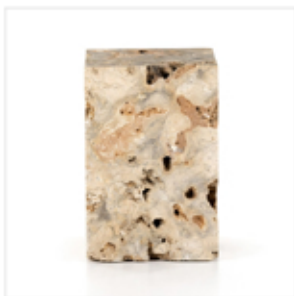

FOUR HANDS

Faydon End Table

Romano Fosse Travertine • 227732-001

Overview

Embody organic design to the fullest. Cut from travertine stone with its natural color variations and distinctive features, making each table an original piece.

Details

Overall Dimensions

11.75"w x 11.75"d x 17.75"h

Colors

Romano Fosse Travertine

Materials

Solid Travertine

Weight

218.30 lb

Volume

4.13 cu ft