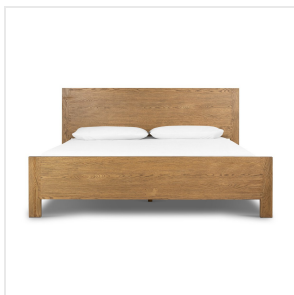

Meadow Bed

Tawny Oak Veneer • 231710-009

Overview

A simply shaped bed of warm-finished oak offers a handcrafted look inspired by midcentury design.

Details

Overall Dimensions

63.00"w x 84.50"d x 42.00"h

Colors

Tawny Oak Veneer

Materials

Oak Veneer

Weight

191.80 lb

Volume

23.73 cu ft

Ready for Immediate Shipment: 0