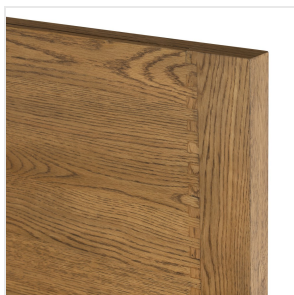

Meadow Bed

Tawny Oak Veneer • 231710-009

Overview

A simply shaped bed of warm-finished oak offers a handcrafted look inspired by midcentury design.

Details

Overall Dimensions

63.00"w x 84.50"d x 42.00"h

Colors

Tawny Oak Veneer

Materials

Oak Veneer

Weight

191.80 lb

Volume

23.73 cu ft

Ready for Immediate Shipment: 0