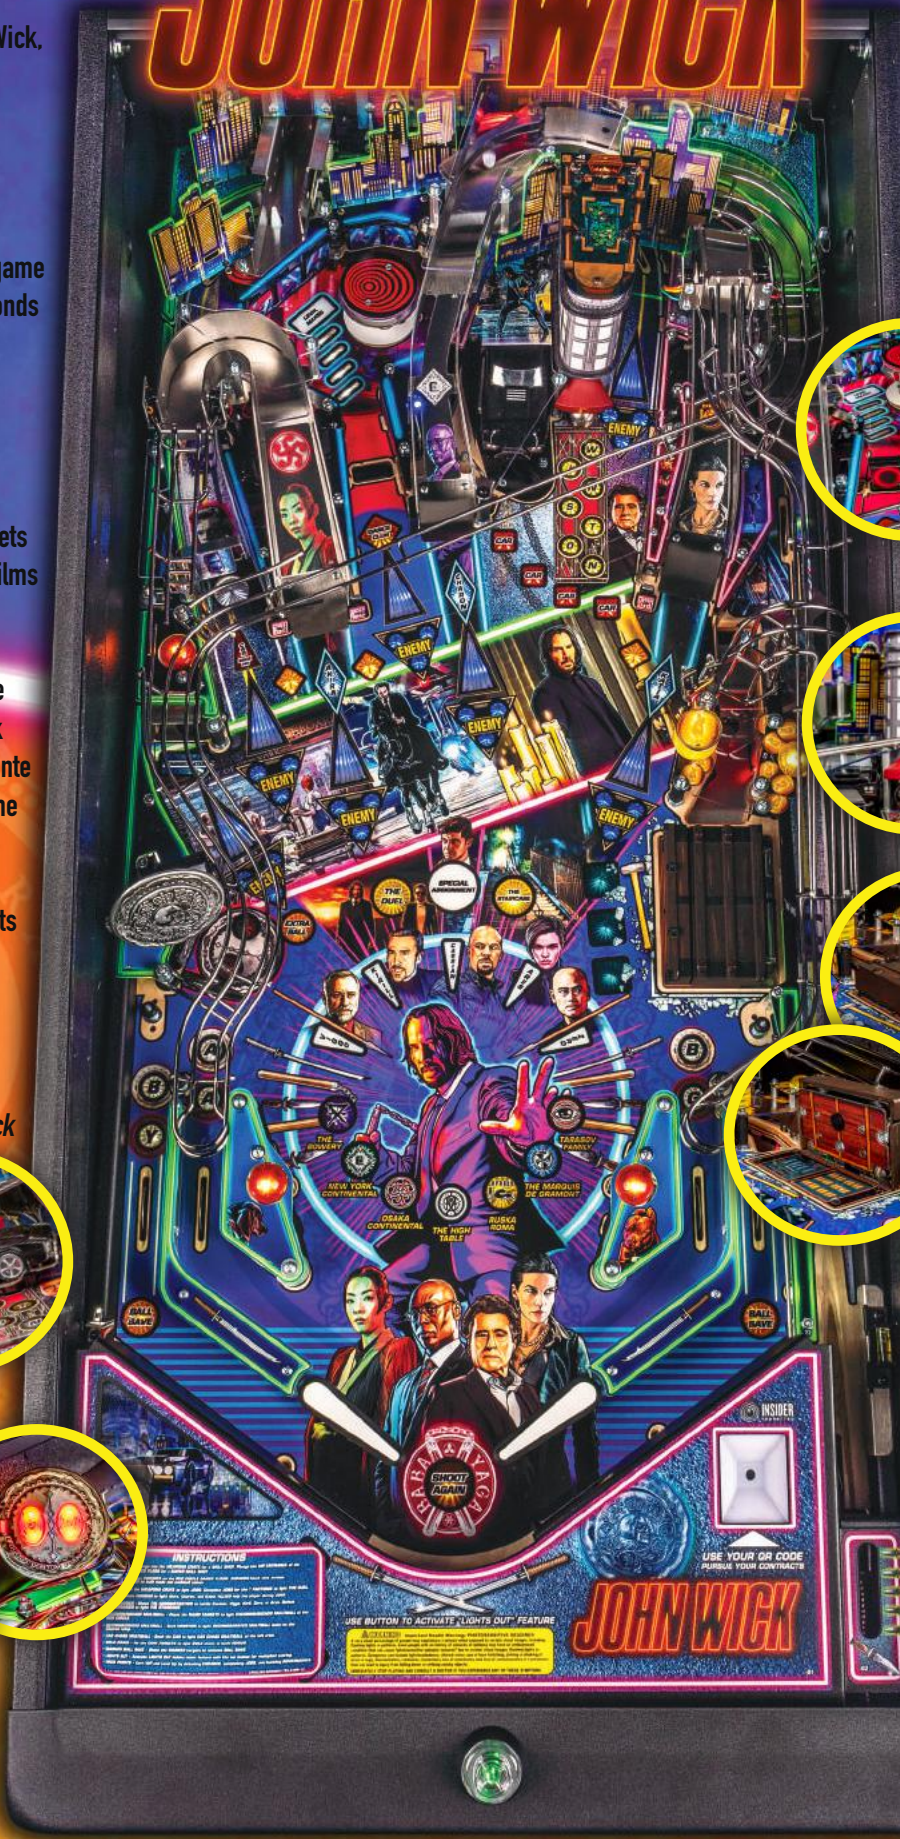

MAIN ATTRACTIONS

- Step into the world of the legendary hit-man, John Wick, in his quest for revenge and redemption
- Every Action Has Consequences with Stern Pinball's new dynamic AI game mode system, which responds to player behaviors and creates a new experience every game
- Immersive high resolution film footage and audio assets from all four blockbuster films
- Including custom dialogue performed by Ian McShane and an original soundtrack composed by Charlie Benante of Anthrax and Pantera fame

- New Action Video Player System dynamically reflects player action on screen

GAME FEATURES

- Custom designed *John Wick* muscle car bash toy

- Motorized Blood Oath Marker with illuminated reveal feature

JOHN WICK

ADDITIONAL FEATURES

- Deconsecrated physical ball lock

- Access the Red Circle Club shoot-in arena via the drop target entrance

- The New York Continental with internal captive ball target and illumination

- John Wick's Weapons Crate sculpted target opens to reveal a hidden shot for weapons retrieval

INSIDER CONNECTED™

- Connect with your friends, track your game progress, take on Contracts, and work on your Wick Rank