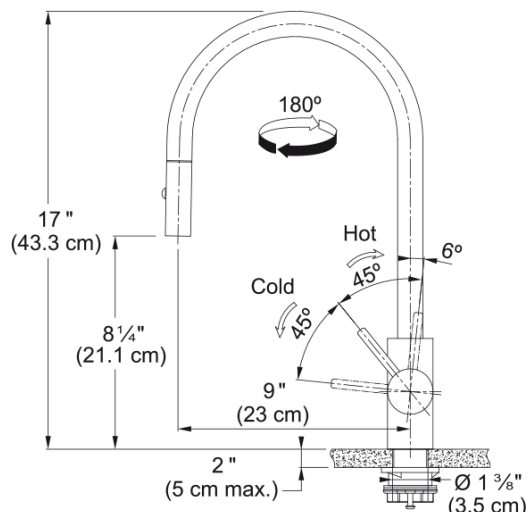

Eos Neo Pull-Down Faucet - EOS-PD-IBK | 115.0685.302

Technical Data

Aspect

Spout type	J - spout
Color	Industrial black
Type of material	Stainless steel 304
Flexible pullout hose material	Nylon grey
Spray head material	Stainless steel

Product Dimensions

Faucet hole diameter	35 mm
Cartridge dimension	35 mm

Installation

Mounting type	Shank
Water supply hose connection	1/2"
Water supply hose length	450 mm

Product specifications

Pressure	High pressure
Faucet type	Spray
Faucet operation	Side lever
Faucet rotation	360°