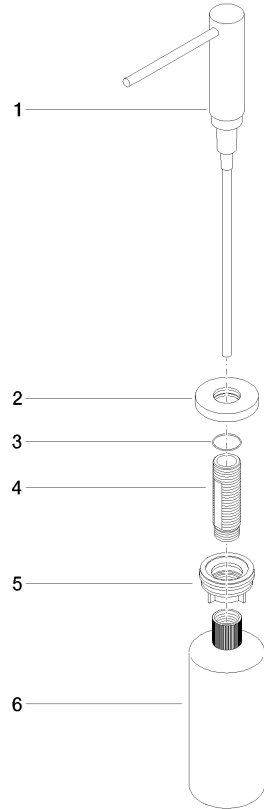

82 444 970

- 124mm projection
- 500 ml bottle
- can be filled from the top
- rotating pump head
- height 124 mm
- rosette Ø 55 mm
- hole diameter 25 mm

Fits ELIO, ENO, MEM, META SQUARE, SYNC, TARA and TARA ULTRA

Fits: ELIO, MEM, TARA, TARA ULTRA, META SQUARE

| | | |
|---|-------------------------------|---------------|
|  | Chrome | 82 444 970-00 |
|  | Brushed Platinum | 82 444 970-06 |
|  | Platinum | 82 444 970-08 |
|  | Durabross (23kt Gold) | 82 444 970-09 |
|  | Dark Chrome | 82 444 970-19 |
|  | Brushed Durabross (23kt Gold) | 82 444 970-28 |
|  | Matte Black | 82 444 970-33 |
|  | Brushed Champagne (22kt Gold) | 82 444 970-46 |
|  | Champagne (22kt Gold) | 82 444 970-47 |
|  | Brushed Chrome | 82 444 970-93 |
|  | Brushed Dark Platinum | 82 444 970-99 |

82 444 970

mm [inches]

82 444 970

Parts for other finishes can be found here: [Brushed](#) [Platinum](#)

Spare parts list

| No. | Item Number | Name | Quantity used | Delivery time |
|-----|--------------------|------------|---------------|---------------|
| 1 | 90 10 10 538 00-00 | dispenser | 1 | 10 |
| 2 | 90 27 97 506 00-00 | rosette | 1 | 10 |
| 3 | 09 14 10 151 90 | seal | 1 | 2 |
| 4 | 08 10 10 527 90 | holder | 1 | 2 |
| 5 | 05 23 10 001 00 90 | fixing set | 1 | 2 |
| 6 | 90 10 10 603 00 90 | container | 1 | 2 |