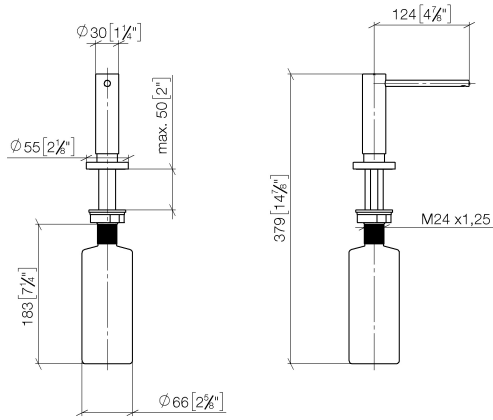

82 444 970

- 124mm projection
- 500 ml bottle
- can be filled from the top
- rotating pump head
- height 124 mm
- rosette Ø 55 mm
- hole diameter 25 mm

Fits ELIO, ENO, MEM, META SQUARE, SYNC, TARA and TARA ULTRA

Fits: ELIO, MEM, TARA, TARA ULTRA, META SQUARE

| | | |
|---|-------------------------------|---------------|
|  | Chrome | 82 444 970-00 |
|  | Brushed Platinum | 82 444 970-06 |
|  | Platinum | 82 444 970-08 |
|  | Durabross (23kt Gold) | 82 444 970-09 |
|  | Dark Chrome | 82 444 970-19 |
|  | Brushed Durabross (23kt Gold) | 82 444 970-28 |
|  | Matte Black | 82 444 970-33 |
|  | Brushed Champagne (22kt Gold) | 82 444 970-46 |
|  | Champagne (22kt Gold) | 82 444 970-47 |
|  | Brushed Chrome | 82 444 970-93 |
|  | Brushed Dark Platinum | 82 444 970-99 |

82 444 970

mm [inches]

82 444 970

Parts for other finishes can be found here: [Brushed](#) [Platinum](#)

Spare parts list

| No. | Item Number | Name | Quantity used | Delivery time |
|-----|--------------------|------------|---------------|---------------|
| 1 | 90 10 10 538 00-00 | dispenser | 1 | 10 |
| 2 | 90 27 97 506 00-00 | rosette | 1 | 10 |
| 3 | 09 14 10 151 90 | seal | 1 | 2 |
| 4 | 08 10 10 527 90 | holder | 1 | 2 |
| 5 | 05 23 10 001 00 90 | fixing set | 1 | 2 |
| 6 | 90 10 10 603 00 90 | container | 1 | 2 |