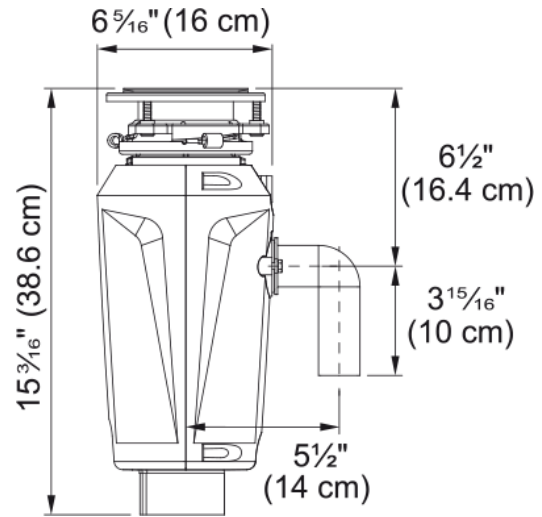

1 1/4 HP Food Waste Disposer - FWDS125 | 134.0713.686

Technical Data

Aspect

Product type Food waste disposer

Energy specifications

Voltage 120 V

Product identification

Product brand FRANKE

Product family None

Collection Disposer

Features

Horsepower 1-1/4 HP

Motor speed 2800.0

Waste disposer motor type Permanent magnet

Feed type Continuous