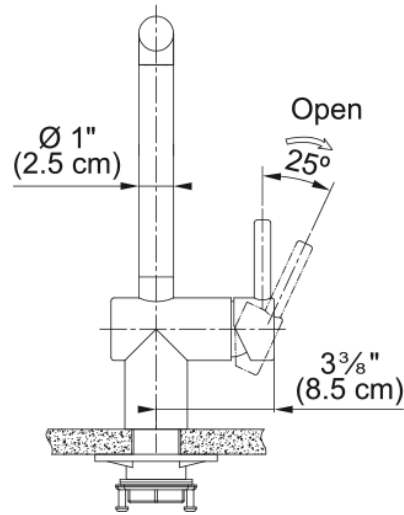

Atlas Neo Pull-Out Faucet - ATL-PO-304 | 115.0685.311

Technical Data

Aspect

Spout type	L - spout
Color	Stainless steel
Type of material	Stainless steel 304
Flexible pullout hose material	Nylon grey
Spray head material	Stainless steel

Product Dimensions

Faucet hole diameter	35 mm
Cartridge dimension	35 mm

Installation

Mounting type	Shank
Water supply hose connection	3/8"
Water supply hose length	450 mm

Product specifications

Pressure	High pressure
Faucet type	Pull out
Faucet operation	Side lever
Faucet rotation	180°

Product identification

Product brand	FRANKE
Product family	Maris
Collection	Atlas Neo

Features

Water saving feature	No
Type of aerator	Laminar