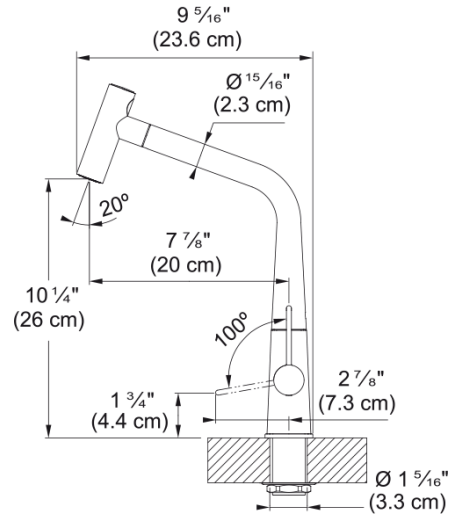

Icon Pull-Out Faucet - ICN-PO-MBK | 115.0690.401

Technical Data

Aspect

Spout type	L - spout
Color	Matte black
Type of material	Brass
Flexible pullout hose material	Nylon black
Spray head material	Brass

Product Dimensions

Faucet hole diameter	35 mm
Cartridge dimension	25 mm

Installation

Mounting type	Shank
Water supply hose connection	1/2"
Water supply hose length	450 mm

Product specifications

Pressure	High pressure
Faucet type	Spray
Faucet operation	Side lever
Faucet rotation	360°

Product identification

Product brand	FRANKE
Product family	Mythos
Collection	Icon

Features

Water saving feature	No
Type of aerator	Laminar