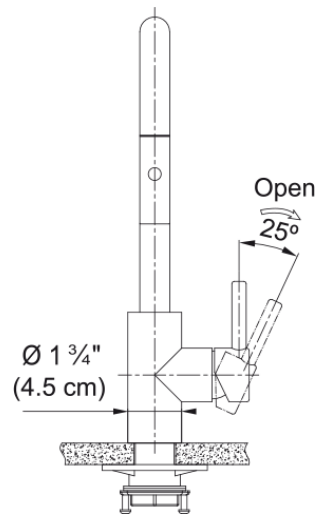

Eos Neo Prep Faucet - EOS-PR-304 | 115.0685.299

Technical Data

Aspect

Spout type	J - spout
Color	Stainless steel
Type of material	Stainless steel 304
Flexible pullout hose material	Nylon grey
Spray head material	Stainless steel

Product Dimensions

Faucet hole diameter	35 mm
Cartridge dimension	35 mm

Installation

Mounting type	Shank
Water supply hose connection	1/2"
Water supply hose length	800 mm

Product specifications

Pressure	High pressure
Faucet type	Spray
Faucet operation	Side lever
Faucet rotation	180°

Product identification

Product brand	FRANKE
Product family	Maris
Collection	Eos Neo

Features

Water saving feature	No
Type of aerator	Honeycomb