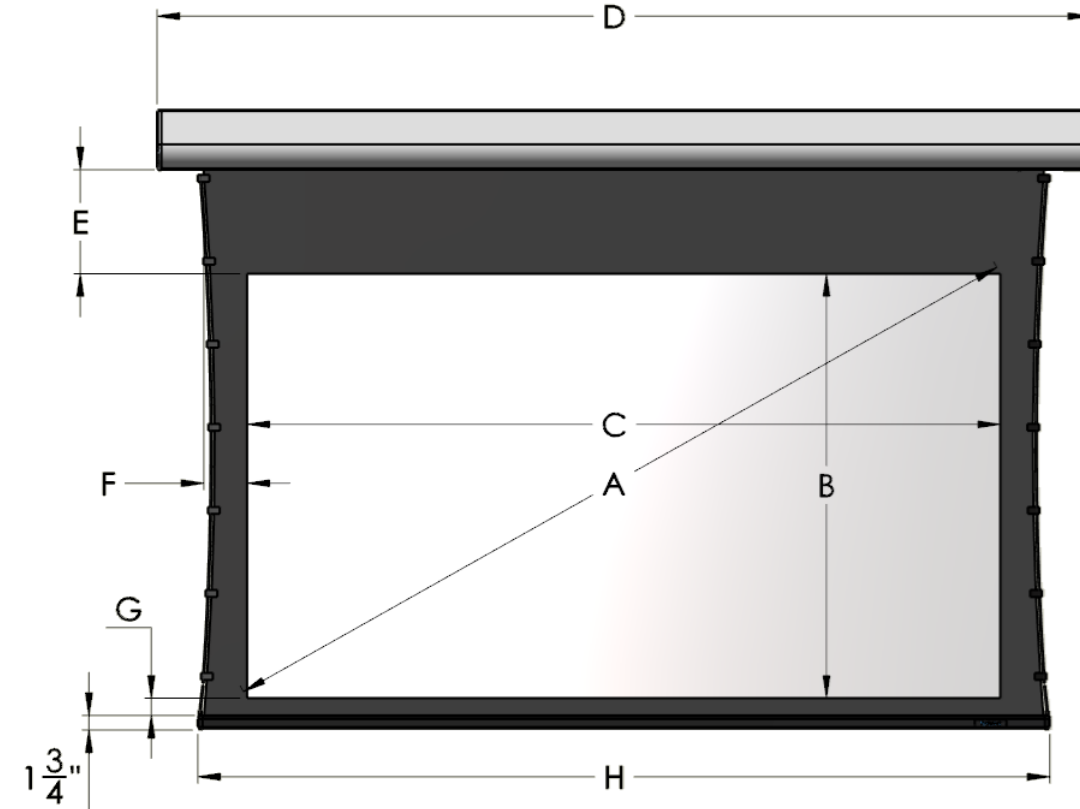

Luxus 16:9 Format

Diagonal (A)	Image Height (B)	Image Width (C)	Overall Length (D)	Top Masking (E)	Side Masking (F)	Bottom Masking (G)	Batten Length (H)	Screen Deploy (J)	Screen Weight
100"	49"	87"	107.8"	12"	5"	2"	98.4"	64.625"	85lbs
110"	54"	96"	116.8"	12"	5"	2"	107.4"	69.625"	90lbs
120"	58.75"	104.5"	125.3"	12"	5"	2"	115.9"	74.375"	95lbs
123"	60"	107"	127.8"	12"	5"	2"	118.9"	75.7"	96lbs
133"	65.25"	116"	138.8"	12"	6"	2"	129.9"	78"	102lbs
135"	66"	118"	140.8"	12"	6"	2"	131.9"	81.7"	103lbs
150"	73.5"	130.75"	153.5"	12"	6"	2"	144.65"	89.125"	115lbs
160"	78.25"	139.5"	164.3"	12"	7"	2"	155.4"	93.875"	120lbs
165"	81"	144"	168.75"	12"	7"	2"	159.9"	96.7"	125lbs
180"	88.25"	157"	183.8"	12"	8"	2"	174.9"	104"	134lbs
200"	98"	174.25"	201"	12"	8"	2"	192.15"	113.7"	148lbs
208"	102.375"	182"	210.75"	12"	9"	2"	201.9"	118"	155lbs

SIDE VIEW

FRONT VIEW

CEILING MOUNT

Diagonal	Overall Case Length	Screen Weight	Shipping Length (K)	Shipping Weight	International Shipping Length (L)	International Weight	Oversized Crate Length (M)	Oversized Crate Weight
100"	107.8"	85lbs	123.5"	110lbs	123.5"	198lbs		
110"	116.8"	90lbs	132.5"	117lbs	132.5"	213lbs		
120"	125.3"	95lbs	140.8"	124lbs	140.8"	224lbs		
123"	127.8"	96lbs	143.3"	126lbs	143.3"	230lbs		
133"	138.8"	102lbs	154.3"	134lbs	154.3"	246lbs		
135"	140.8"	103lbs	156.3"	135lbs	156.3"	247lbs		
150"	153.5"	115lbs	167"	150lbs	167"	270lbs		
160"	164.3"	120lbs					177.3"	245lbs
165"	168.5"	125lbs					181.5"	255lbs
180"	183.8"	134lbs					196.8"	270lbs
200"	201"	148lbs					214"	295lbs
208"	210"	155lbs					223"	330lbs

CRATE FOR CASE SIZE OVER 156"