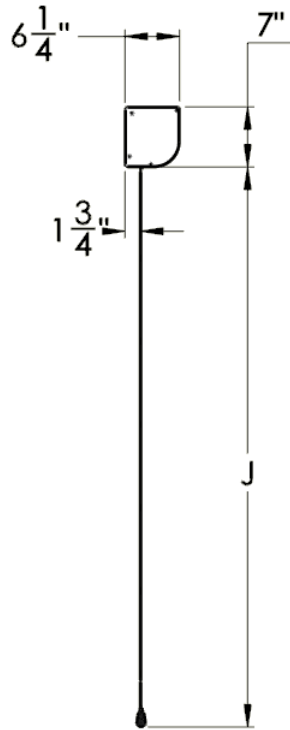

Luxus 16:9 Format

Diagonal (A)	Image Height (B)	Image Width (C)	Overall Length (D)	Top Masking (E)	Side Masking (F)	Bottom Masking (G)	Batten Length (H)	Screen Deploy (J)	Screen Weight
100"	49"	87"	107.8"	12"	5"	2"	98.4"	64.625"	85lbs
110"	54"	96"	116.8"	12"	5"	2"	107.4"	69.625"	90lbs
120"	58.75"	104.5"	125.3"	12"	5"	2"	115.9"	74.375"	95lbs
123"	60"	107"	127.8"	12"	5"	2"	118.9"	75.7"	96lbs
133"	65.25"	116"	138.8"	12"	6"	2"	129.9"	78"	102lbs
135"	66"	118"	140.8"	12"	6"	2"	131.9"	81.7"	103lbs
150"	73.5"	130.75"	153.5"	12"	6"	2"	144.65"	89.125"	115lbs
160"	78.25"	139.5"	164.3"	12"	7"	2"	155.4"	93.875"	120lbs
165"	81"	144"	168.75"	12"	7"	2"	159.9"	96.7"	125lbs
180"	88.25"	157"	183.8"	12"	8"	2"	174.9"	104"	134lbs
200"	98"	174.25"	201"	12"	8"	2"	192.15"	113.7"	148lbs
208"	102.375"	182"	210.75"	12"	9"	2"	201.9"	118"	155lbs

SIDE VIEW

FRONT VIEW

CEILING MOUNT

Diagonal	Overall Case Length	Screen Weight	Shipping Length (K)	Shipping Weight	International Shipping Length (L)	International Weight	Oversized Crate Length (M)	Oversized Crate Weight
100"	107.8"	85lbs	123.5"	110lbs	123.5"	198lbs		
110"	116.8"	90lbs	132.5"	117lbs	132.5"	213lbs		
120"	125.3"	95lbs	140.8"	124lbs	140.8"	224lbs		
123"	127.8"	96lbs	143.3"	126lbs	143.3"	230lbs		
133"	138.8"	102lbs	154.3"	134lbs	154.3"	246lbs		
135"	140.8"	103lbs	156.3"	135lbs	156.3"	247lbs		
150"	153.5"	115lbs	167"	150lbs	167"	270lbs		
160"	164.3"	120lbs					177.3"	245lbs
165"	168.5"	125lbs					181.5"	255lbs
180"	183.8"	134lbs					196.8"	270lbs
200"	201"	148lbs					214"	295lbs
208"	210"	155lbs					223"	330lbs

CRATE FOR CASE SIZE OVER 156"