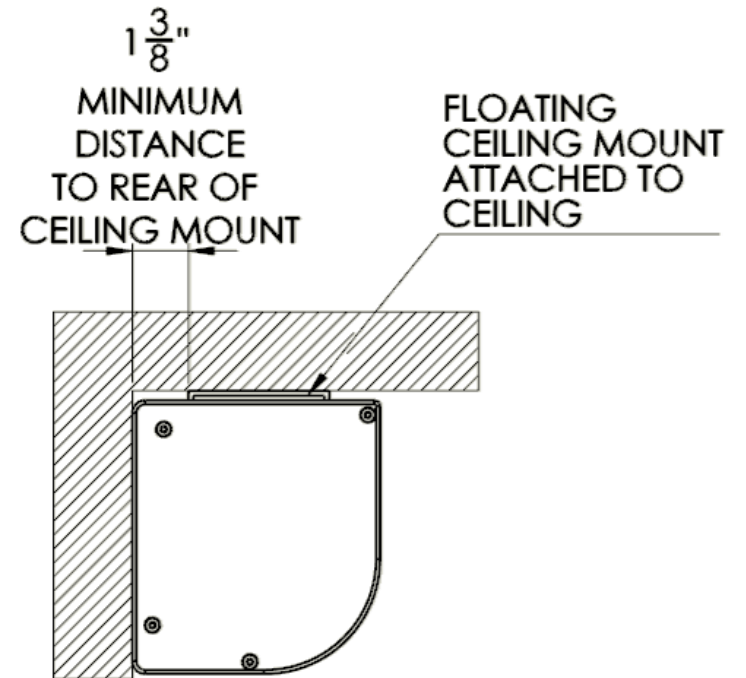

Luxus 16:9 Format

Diagonal (A)	Image Height (B)	Image Width (C)	Overall Length (D)	Top Masking (E)	Side Masking (F)	Bottom Masking (G)	Batten Length (H)	Screen Deploy (J)	Screen Weight
100"	49"	87"	107.8"	12"	5"	2"	98.4"	64.625"	85lbs
110"	54"	96"	116.8"	12"	5"	2"	107.4"	69.625"	90lbs
120"	58.75"	104.5"	125.3"	12"	5"	2"	115.9"	74.375"	95lbs
123"	60"	107"	127.8"	12"	5"	2"	118.9"	75.7"	96lbs
133"	65.25"	116"	138.8"	12"	6"	2"	129.9"	78"	102lbs
135"	66"	118"	140.8"	12"	6"	2"	131.9"	81.7"	103lbs
150"	73.5"	130.75"	153.5"	12"	6"	2"	144.65"	89.125"	115lbs
160"	78.25"	139.5"	164.3"	12"	7"	2"	155.4"	93.875"	120lbs
165"	81"	144"	168.75"	12"	7"	2"	159.9"	96.7"	125lbs
180"	88.25"	157"	183.8"	12"	8"	2"	174.9"	104"	134lbs
200"	98"	174.25"	201"	12"	8"	2"	192.15"	113.7"	148lbs
208"	102.375"	182"	210.75"	12"	9"	2"	201.9"	118"	155lbs

SIDE VIEW

FRONT VIEW

CEILING MOUNT

Diagonal	Overall Case Length	Screen Weight	Shipping Length (K)	Shipping Weight	International Shipping Length (L)	International Weight	Oversized Crate Length (M)	Oversized Crate Weight
100"	107.8"	85lbs	123.5"	110lbs	123.5"	198lbs		
110"	116.8"	90lbs	132.5"	117lbs	132.5"	213lbs		
120"	125.3"	95lbs	140.8"	124lbs	140.8"	224lbs		
123"	127.8"	96lbs	143.3"	126lbs	143.3"	230lbs		
133"	138.8"	102lbs	154.3"	134lbs	154.3"	246lbs		
135"	140.8"	103lbs	156.3"	135lbs	156.3"	247lbs		
150"	153.5"	115lbs	167"	150lbs	167"	270lbs		
160"	164.3"	120lbs					177.3"	245lbs
165"	168.5"	125lbs					181.5"	255lbs
180"	183.8"	134lbs					196.8"	270lbs
200"	201"	148lbs					214"	295lbs
208"	210"	155lbs					223"	330lbs

CRATE FOR CASE SIZE OVER 156"