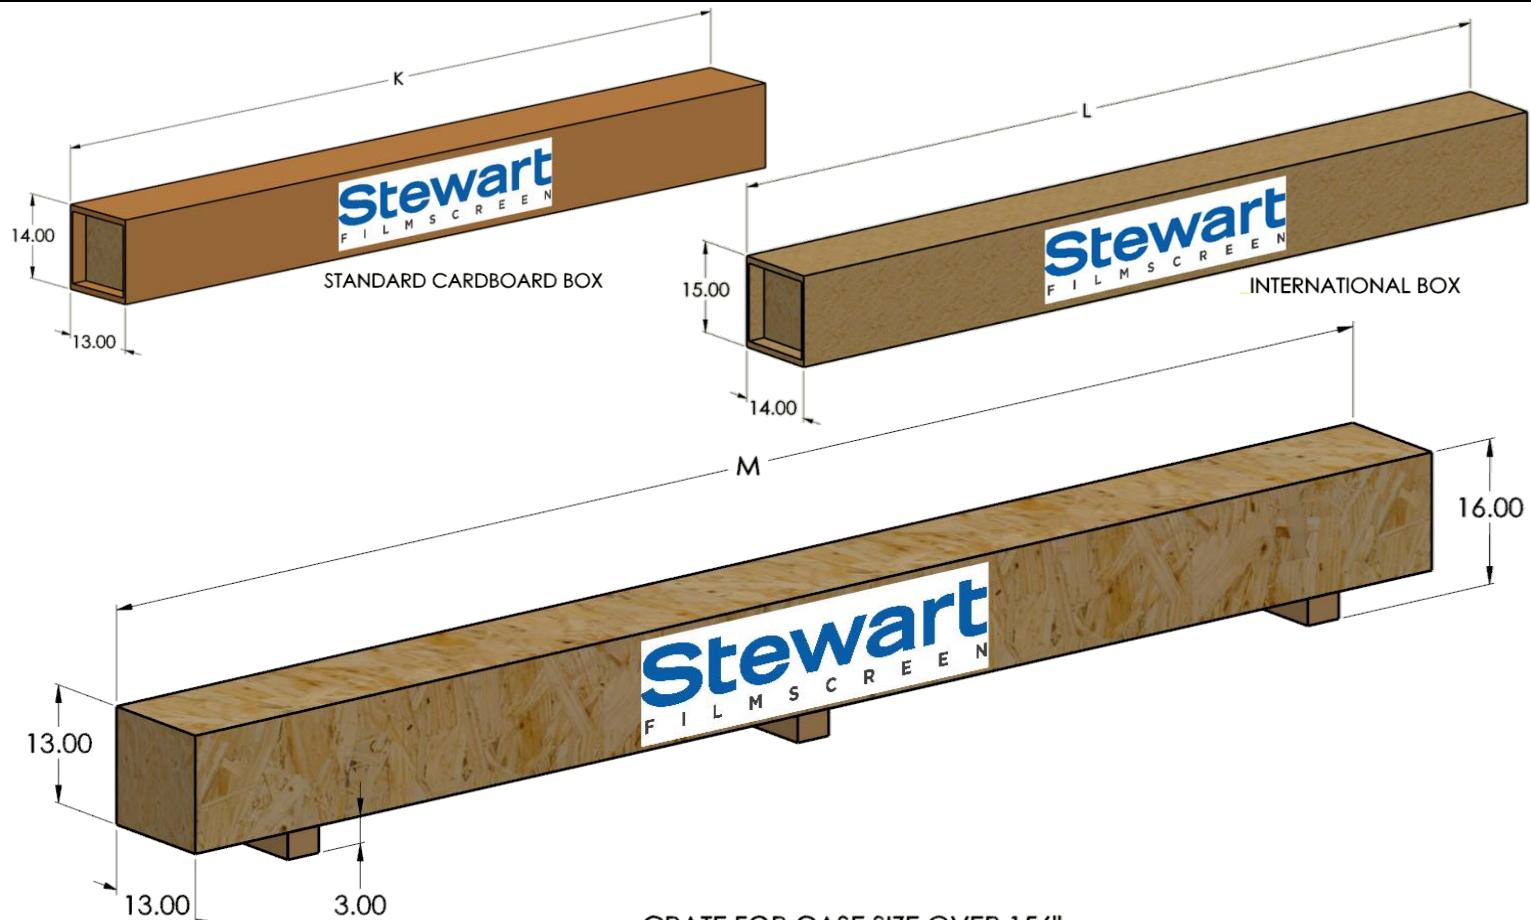

Luxus 16:9 Format

Diagonal (A)	Image Height (B)	Image Width (C)	Overall Length (D)	Top Masking (E)	Side Masking (F)	Bottom Masking (G)	Batten Length (H)	Screen Deploy (J)	Screen Weight
100"	49"	87"	107.8"	12"	5"	2"	98.4"	64.625"	85lbs
110"	54"	96"	116.8"	12"	5"	2"	107.4"	69.625"	90lbs
120"	58.75"	104.5"	125.3"	12"	5"	2"	115.9"	74.375"	95lbs
123"	60"	107"	127.8"	12"	5"	2"	118.9"	75.7"	96lbs
133"	65.25"	116"	138.8"	12"	6"	2"	129.9"	78"	102lbs
135"	66"	118"	140.8"	12"	6"	2"	131.9"	81.7"	103lbs
150"	73.5"	130.75"	153.5"	12"	6"	2"	144.65"	89.125"	115lbs
160"	78.25"	139.5"	164.3"	12"	7"	2"	155.4"	93.875"	120lbs
165"	81"	144"	168.75"	12"	7"	2"	159.9"	96.7"	125lbs
180"	88.25"	157"	183.8"	12"	8"	2"	174.9"	104"	134lbs
200"	98"	174.25"	201"	12"	8"	2"	192.15"	113.7"	148lbs
208"	102.375"	182"	210.75"	12"	9"	2"	201.9"	118"	155lbs

SIDE VIEW

FRONT VIEW

CEILING MOUNT

Diagonal	Overall Case Length	Screen Weight	Shipping Length (K)	Shipping Weight	International Shipping Length (L)	International Weight	Oversized Crate Length (M)	Oversized Crate Weight
100"	107.8"	85lbs	123.5"	110lbs	123.5"	198lbs		
110"	116.8"	90lbs	132.5"	117lbs	132.5"	213lbs		
120"	125.3"	95lbs	140.8"	124lbs	140.8"	224lbs		
123"	127.8"	96lbs	143.3"	126lbs	143.3"	230lbs		
133"	138.8"	102lbs	154.3"	134lbs	154.3"	246lbs		
135"	140.8"	103lbs	156.3"	135lbs	156.3"	247lbs		
150"	153.5"	115lbs	167"	150lbs	167"	270lbs		
160"	164.3"	120lbs					177.3"	245lbs
165"	168.5"	125lbs					181.5"	255lbs
180"	183.8"	134lbs					196.8"	270lbs
200"	201"	148lbs					214"	295lbs
208"	210"	155lbs					223"	330lbs

CRATE FOR CASE SIZE OVER 156"