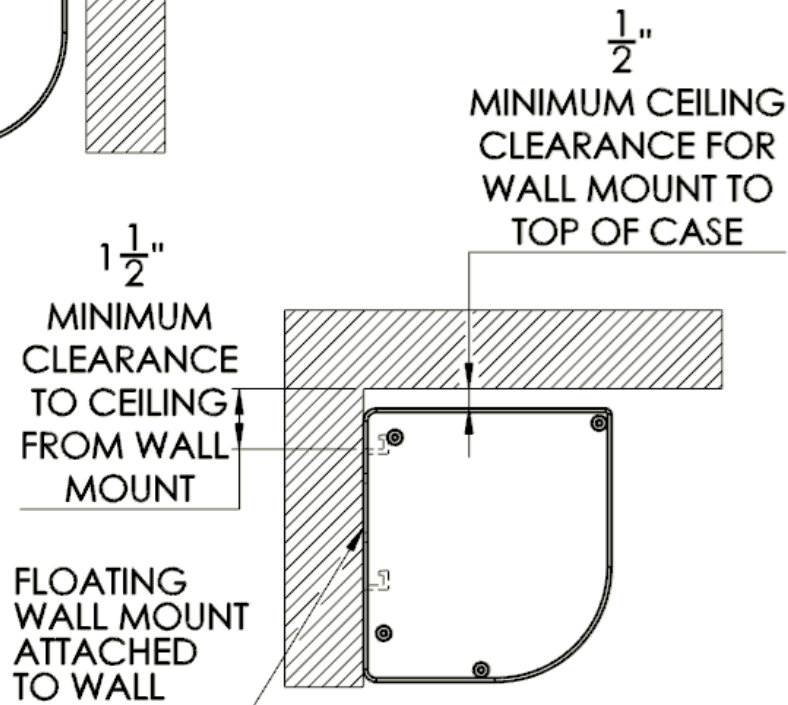

Luxus 16:9 Format

Diagonal (A)	Image Height (B)	Image Width (C)	Overall Length (D)	Top Masking (E)	Side Masking (F)	Bottom Masking (G)	Batten Length (H)	Screen Deploy (J)	Screen Weight
100"	49"	87"	107.8"	12"	5"	2"	98.4"	64.625"	85lbs
110"	54"	96"	116.8"	12"	5"	2"	107.4"	69.625"	90lbs
120"	58.75"	104.5"	125.3"	12"	5"	2"	115.9"	74.375"	95lbs
123"	60"	107"	127.8"	12"	5"	2"	118.9"	75.7"	96lbs
133"	65.25"	116"	138.8"	12"	6"	2"	129.9"	78"	102lbs
135"	66"	118"	140.8"	12"	6"	2"	131.9"	81.7"	103lbs
150"	73.5"	130.75"	153.5"	12"	6"	2"	144.65"	89.125"	115lbs
160"	78.25"	139.5"	164.3"	12"	7"	2"	155.4"	93.875"	120lbs
165"	81"	144"	168.75"	12"	7"	2"	159.9"	96.7"	125lbs
180"	88.25"	157"	183.8"	12"	8"	2"	174.9"	104"	134lbs
200"	98"	174.25"	201"	12"	8"	2"	192.15"	113.7"	148lbs
208"	102.375"	182"	210.75"	12"	9"	2"	201.9"	118"	155lbs

SIDE VIEW

FRONT VIEW

CEILING MOUNT

Diagonal	Overall Case Length	Screen Weight	Shipping Length (K)	Shipping Weight	International Shipping Length (L)	International Weight	Oversized Crate Length (M)	Oversized Crate Weight
100"	107.8"	85lbs	123.5"	110lbs	123.5"	198lbs		
110"	116.8"	90lbs	132.5"	117lbs	132.5"	213lbs		
120"	125.3"	95lbs	140.8"	124lbs	140.8"	224lbs		
123"	127.8"	96lbs	143.3"	126lbs	143.3"	230lbs		
133"	138.8"	102lbs	154.3"	134lbs	154.3"	246lbs		
135"	140.8"	103lbs	156.3"	135lbs	156.3"	247lbs		
150"	153.5"	115lbs	167"	150lbs	167"	270lbs		
160"	164.3"	120lbs					177.3"	245lbs
165"	168.5"	125lbs					181.5"	255lbs
180"	183.8"	134lbs					196.8"	270lbs
200"	201"	148lbs					214"	295lbs
208"	210"	155lbs					223"	330lbs

CRATE FOR CASE SIZE OVER 156"