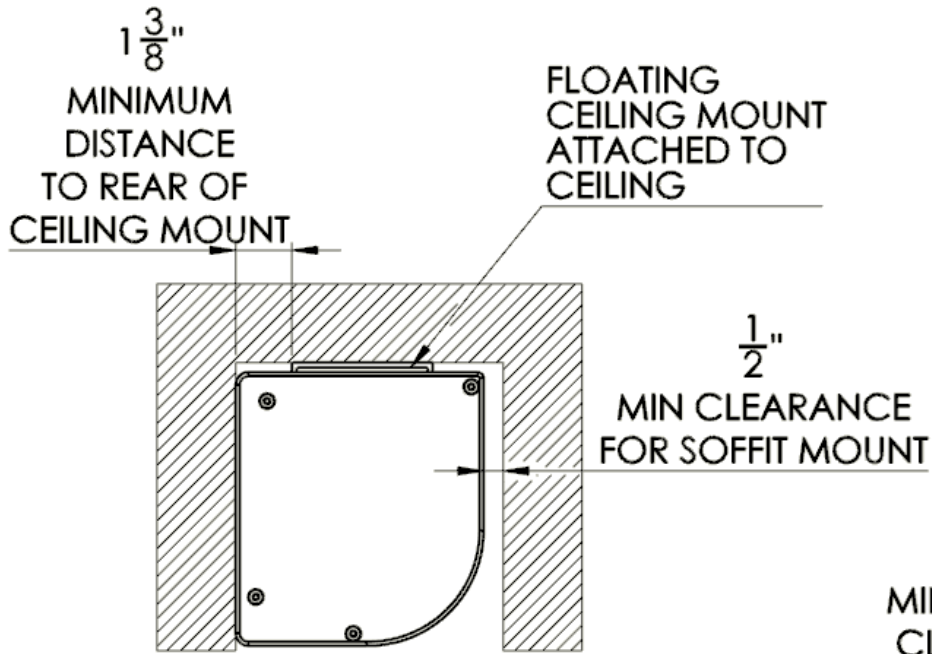

Luxus 16:9 Format

Diagonal (A)	Image Height (B)	Image Width (C)	Overall Length (D)	Top Masking (E)	Side Masking (F)	Bottom Masking (G)	Batten Length (H)	Screen Deploy (J)	Screen Weight
100"	49"	87"	107.8"	12"	5"	2"	98.4"	64.625"	85lbs
110"	54"	96"	116.8"	12"	5"	2"	107.4"	69.625"	90lbs
120"	58.75"	104.5"	125.3"	12"	5"	2"	115.9"	74.375"	95lbs
123"	60"	107"	127.8"	12"	5"	2"	118.9"	75.7"	96lbs
133"	65.25"	116"	138.8"	12"	6"	2"	129.9"	78"	102lbs
135"	66"	118"	140.8"	12"	6"	2"	131.9"	81.7"	103lbs
150"	73.5"	130.75"	153.5"	12"	6"	2"	144.65"	89.125"	115lbs
160"	78.25"	139.5"	164.3"	12"	7"	2"	155.4"	93.875"	120lbs
165"	81"	144"	168.75"	12"	7"	2"	159.9"	96.7"	125lbs
180"	88.25"	157"	183.8"	12"	8"	2"	174.9"	104"	134lbs
200"	98"	174.25"	201"	12"	8"	2"	192.15"	113.7"	148lbs
208"	102.375"	182"	210.75"	12"	9"	2"	201.9"	118"	155lbs

SIDE VIEW

FRONT VIEW

CEILING MOUNT

Diagonal	Overall Case Length	Screen Weight	Shipping Length (K)	Shipping Weight	International Shipping Length (L)	International Weight	Oversized Crate Length (M)	Oversized Crate Weight
100"	107.8"	85lbs	123.5"	110lbs	123.5"	198lbs		
110"	116.8"	90lbs	132.5"	117lbs	132.5"	213lbs		
120"	125.3"	95lbs	140.8"	124lbs	140.8"	224lbs		
123"	127.8"	96lbs	143.3"	126lbs	143.3"	230lbs		
133"	138.8"	102lbs	154.3"	134lbs	154.3"	246lbs		
135"	140.8"	103lbs	156.3"	135lbs	156.3"	247lbs		
150"	153.5"	115lbs	167"	150lbs	167"	270lbs		
160"	164.3"	120lbs					177.3"	245lbs
165"	168.5"	125lbs					181.5"	255lbs
180"	183.8"	134lbs					196.8"	270lbs
200"	201"	148lbs					214"	295lbs
208"	210"	155lbs					223"	330lbs

CRATE FOR CASE SIZE OVER 156"