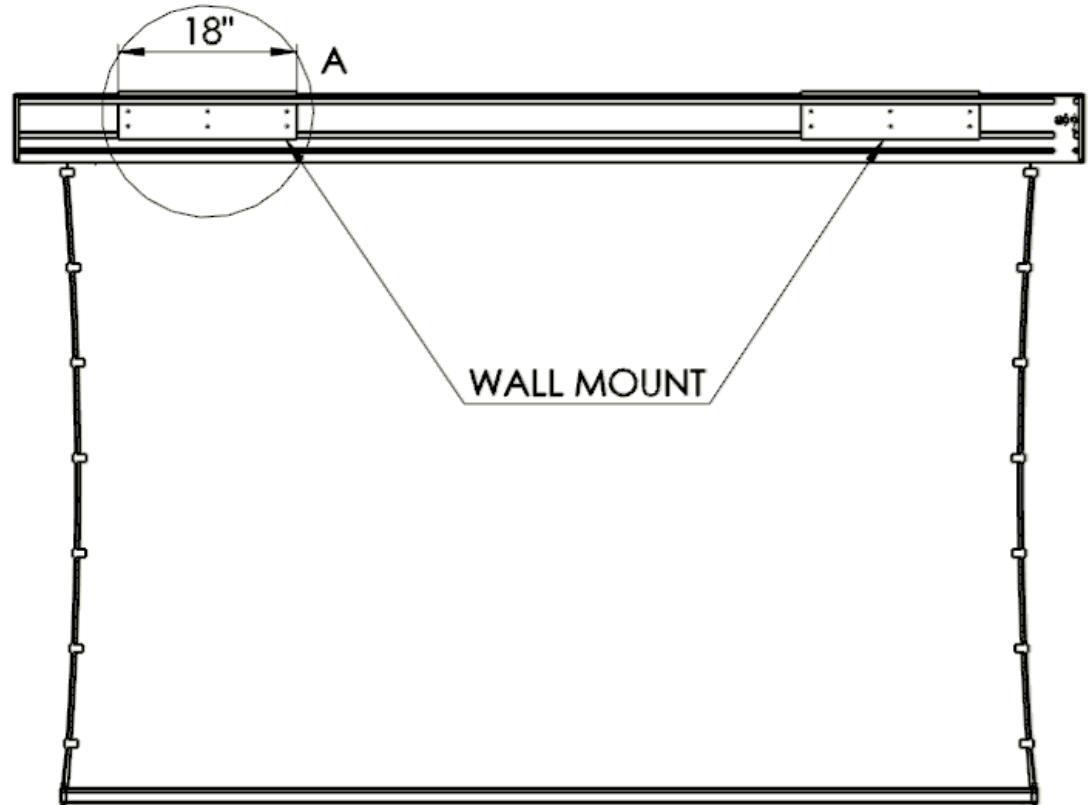

Luxus 16:9 Format

Diagonal (A)	Image Height (B)	Image Width (C)	Overall Length (D)	Top Masking (E)	Side Masking (F)	Bottom Masking (G)	Batten Length (H)	Screen Deploy (J)	Screen Weight
100"	49"	87"	107.8"	12"	5"	2"	98.4"	64.625"	85lbs
110"	54"	96"	116.8"	12"	5"	2"	107.4"	69.625"	90lbs
120"	58.75"	104.5"	125.3"	12"	5"	2"	115.9"	74.375"	95lbs
123"	60"	107"	127.8"	12"	5"	2"	118.9"	75.7"	96lbs
133"	65.25"	116"	138.8"	12"	6"	2"	129.9"	78"	102lbs
135"	66"	118"	140.8"	12"	6"	2"	131.9"	81.7"	103lbs
150"	73.5"	130.75"	153.5"	12"	6"	2"	144.65"	89.125"	115lbs
160"	78.25"	139.5"	164.3"	12"	7"	2"	155.4"	93.875"	120lbs
165"	81"	144"	168.75"	12"	7"	2"	159.9"	96.7"	125lbs
180"	88.25"	157"	183.8"	12"	8"	2"	174.9"	104"	134lbs
200"	98"	174.25"	201"	12"	8"	2"	192.15"	113.7"	148lbs
208"	102.375"	182"	210.75"	12"	9"	2"	201.9"	118"	155lbs

SIDE VIEW

FRONT VIEW

CEILING MOUNT

Diagonal	Overall Case Length	Screen Weight	Shipping Length (K)	Shipping Weight	International Shipping Length (L)	International Weight	Oversized Crate Length (M)	Oversized Crate Weight
100"	107.8"	85lbs	123.5"	110lbs	123.5"	198lbs		
110"	116.8"	90lbs	132.5"	117lbs	132.5"	213lbs		
120"	125.3"	95lbs	140.8"	124lbs	140.8"	224lbs		
123"	127.8"	96lbs	143.3"	126lbs	143.3"	230lbs		
133"	138.8"	102lbs	154.3"	134lbs	154.3"	246lbs		
135"	140.8"	103lbs	156.3"	135lbs	156.3"	247lbs		
150"	153.5"	115lbs	167"	150lbs	167"	270lbs		
160"	164.3"	120lbs					177.3"	245lbs
165"	168.5"	125lbs					181.5"	255lbs
180"	183.8"	134lbs					196.8"	270lbs
200"	201"	148lbs					214"	295lbs
208"	210"	155lbs					223"	330lbs

CRATE FOR CASE SIZE OVER 156"