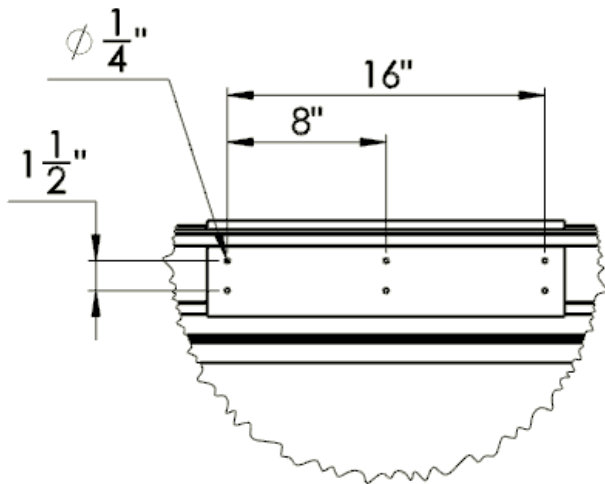

Luxus 16:9 Format

Diagonal (A)	Image Height (B)	Image Width (C)	Overall Length (D)	Top Masking (E)	Side Masking (F)	Bottom Masking (G)	Batten Length (H)	Screen Deploy (J)	Screen Weight
100"	49"	87"	107.8"	12"	5"	2"	98.4"	64.625"	85lbs
110"	54"	96"	116.8"	12"	5"	2"	107.4"	69.625"	90lbs
120"	58.75"	104.5"	125.3"	12"	5"	2"	115.9"	74.375"	95lbs
123"	60"	107"	127.8"	12"	5"	2"	118.9"	75.7"	96lbs
133"	65.25"	116"	138.8"	12"	6"	2"	129.9"	78"	102lbs
135"	66"	118"	140.8"	12"	6"	2"	131.9"	81.7"	103lbs
150"	73.5"	130.75"	153.5"	12"	6"	2"	144.65"	89.125"	115lbs
160"	78.25"	139.5"	164.3"	12"	7"	2"	155.4"	93.875"	120lbs
165"	81"	144"	168.75"	12"	7"	2"	159.9"	96.7"	125lbs
180"	88.25"	157"	183.8"	12"	8"	2"	174.9"	104"	134lbs
200"	98"	174.25"	201"	12"	8"	2"	192.15"	113.7"	148lbs
208"	102.375"	182"	210.75"	12"	9"	2"	201.9"	118"	155lbs

SIDE VIEW

FRONT VIEW

CEILING MOUNT

Diagonal	Overall Case Length	Screen Weight	Shipping Length (K)	Shipping Weight	International Shipping Length (L)	International Weight	Oversized Crate Length (M)	Oversized Crate Weight
100"	107.8"	85lbs	123.5"	110lbs	123.5"	198lbs		
110"	116.8"	90lbs	132.5"	117lbs	132.5"	213lbs		
120"	125.3"	95lbs	140.8"	124lbs	140.8"	224lbs		
123"	127.8"	96lbs	143.3"	126lbs	143.3"	230lbs		
133"	138.8"	102lbs	154.3"	134lbs	154.3"	246lbs		
135"	140.8"	103lbs	156.3"	135lbs	156.3"	247lbs		
150"	153.5"	115lbs	167"	150lbs	167"	270lbs		
160"	164.3"	120lbs					177.3"	245lbs
165"	168.5"	125lbs					181.5"	255lbs
180"	183.8"	134lbs					196.8"	270lbs
200"	201"	148lbs					214"	295lbs
208"	210"	155lbs					223"	330lbs

CRATE FOR CASE SIZE OVER 156"