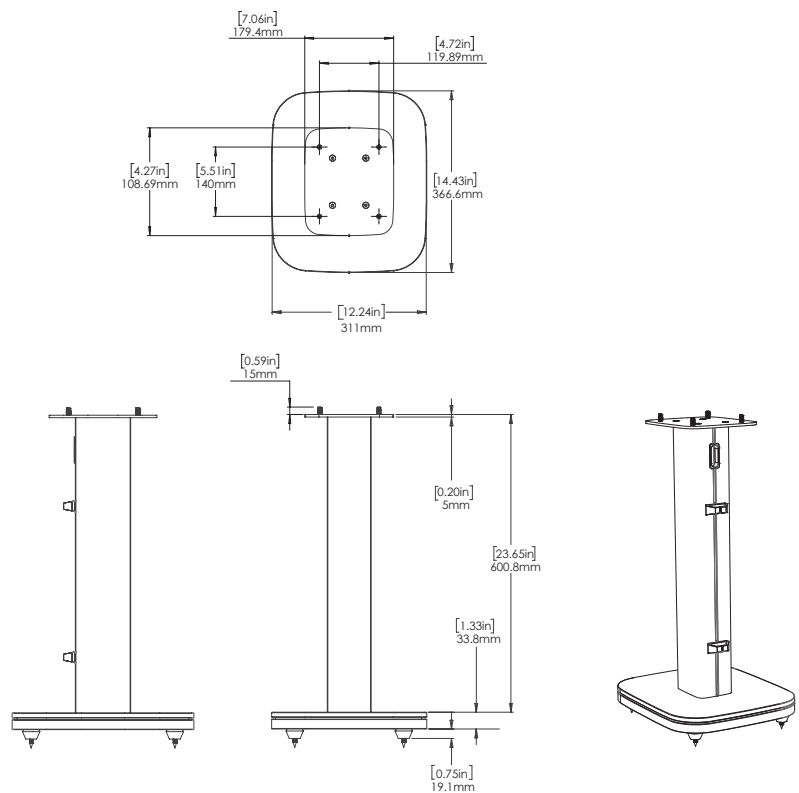

HDI-FS Loudspeaker Stand

JBL

Features

- Designed to perfectly match the HDI-1600
- Black gloss painted MDF base and includes carpet spikes
- Anodized black aluminum column, with same gently curved sides as HDI-1600
- Internal and external speaker cable routing options
- Packed and sold in pairs

Specifications

- ▶ Pedestal height: 25.73" (653.7mm)
- ▶ Pedestal width: 7.06" (179.4mm)
- ▶ Base width: 12.24" (311mm)
- ▶ Base depth: 14.43" (366.6mm)