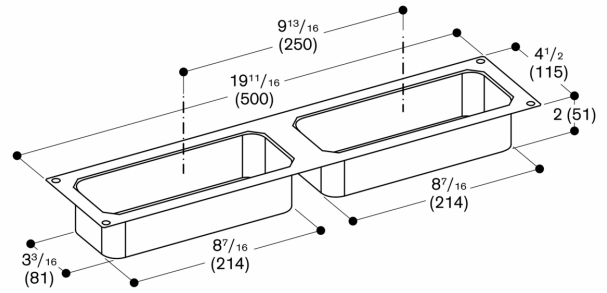

AD854050

Optional accessories

Installation accessories

Air duct part

AD854050

- Fitting AL 400, bottom side.
- 2 x DN 150 flat duct air intake.
-

Planning notes

Fitting AL 400, bottom side.
2 x DN 150 flat duct air intake.

Measurements in mm

Measurements in inches (mm)