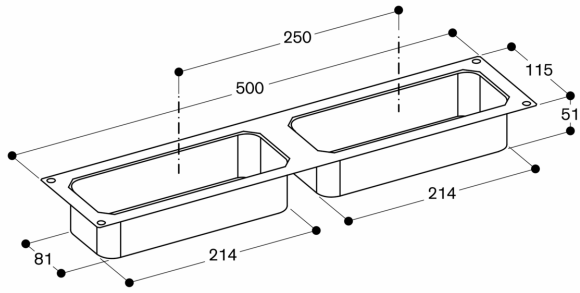

AD854050

Optional accessories

Installation accessories

Air duct part

AD854050

- Fitting AL 400, bottom side.
- 2 x DN 150 flat duct air intake.
-

Planning notes

Fitting AL 400, bottom side.
2 x DN 150 flat duct air intake.

Measurements in mm

Measurements in inches (mm)