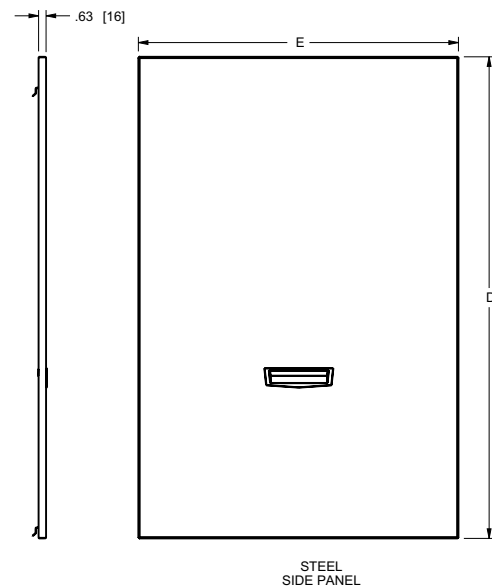

SLIM 5 SERIES

BASIC DIMENSIONS

Steel Side Panels, Pair	D Height	E Depth	Fits
SP-5-8**	17.50 [445]	20.75 [528]	5-8
SP-5-14**	28.00 [712]	20.75 [528]	5-14
SP-5-21	40.25 [1023]	20.75 [528]	5-21
SP-5-29	54.25 [1378]	20.75 [528]	5-29
SP-5-37	68.25 [1734]	20.75 [528]	5-37
SP-5-43	78.75 [2201]	20.75 [528]	5-43
SP-5-8-26**	17.50 [445]	26.75 [680]	5-8-26
SP-5-14-26**	28.00 [712]	26.75 [680]	5-14-26
SP-5-21-26	40.25 [1023]	26.75 [680]	5-21-26
SP-5-29-26	54.25 [1378]	26.75 [680]	5-29-26
SP-5-37-26	68.25 [1734]	26.75 [680]	5-37-26
SP-5-43-26	78.75 [2201]	26.75 [680]	5-43-26

**Does not have a handle

LEGRAND | AV COMMERCIAL BRANDS
C2G | Chief | Da-Lite | Luxul | Middle Atlantic | Vaddio | Wiremold

WHAT GREAT SYSTEMS ARE BUILT ON™ | legrandav.com

USA 800.266.7225 av.middleatlantic.support@legrand.com CANADA 888.766.9770 av.middleatlantic.support@legrand.com

©2023 Legrand AV Inc. 220726 96_037 Rev J 8/23 Middle Atlantic is a registered trademark of Legrand AV Inc. All other brand names or marks are used for identification purposes and are trademarks of their respective owners. All patents are protected under existing designations. Other patents pending.