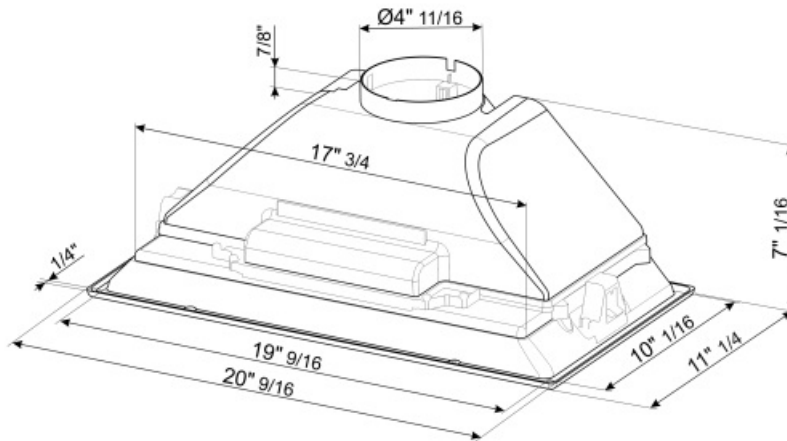

Extraction rate [CFM]	Noise level [dB(A)]
Speed level 1	90	55
Speed 2	150	64
Speed 3	200	71

Electrical Connection

Plug	(A) USA & Mexico	Frequency (Hz)	60 Hz
Voltage	110-127 V	Power supply cable length	39 3/8 "