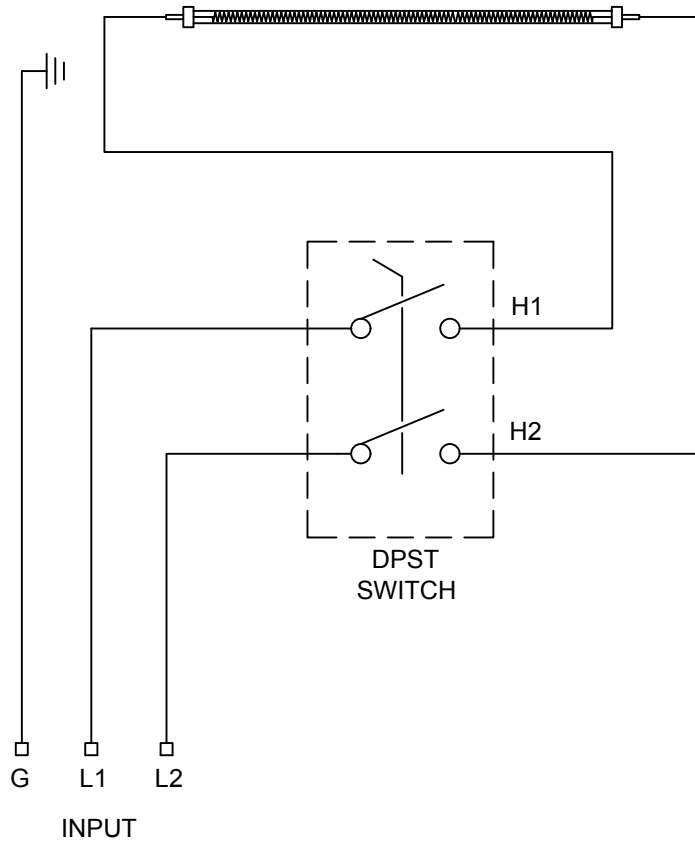

WIRING DIAGRAM

CONNECTIONS
TO BE MADE
IN J-BOX

NOTE: Replace L2 with Neutral for 120 & 277 VAC Applications.

Decora Switch
DPST Double Pole Single Throw
Range:120/277 VAC
Recommended not to Exceed
120 VAC = 1800 Watts Max
208/220 VAC = 3000 Watts Max
240/277 VAC = 4000 Watts Max
20 Amps Max

		344 W 157th Street Gardena, California 90248 Phone: (310) 354-1250 Fax: (310) 523-3674	
		www.infratech-usa.com	
DESCRIPTION			
ON/OFF SWITCH ASSEMBLIES DOUBLE POLE SWITCH WIRING 120/277 VAC 20 AMP MAX			
DATE	ITEM#	N/A	
Feb. 25, 2016	DRAWN BY:	MD	