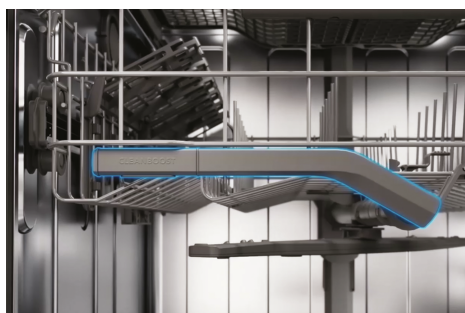

GDSP4715AF

24" Stainless Steel Tub Built-In Dishwasher with CleanBoost™

Frigidaire Gallery 24" Stainless Steel Tub Built-In Dishwasher with CleanBoost™ Technology maximizes the power of your detergent by premixing water and detergent before it hits your dishes, helping remove hard-to-clean and baked-on foods. Offers enhanced drying results with MaxBoost™ Dry. This quiet dishwasher (47 dBA) also offers a sanitize option, an adjustable rack, LED floor indicator light, 30-minute quick wash, and is Energy Star® certified.

Available Colors: Stainless Steel

Version: 08/23

Consumer Benefits

Get better cleaning results with CleanBoost™ technology

Our patented CleanBoost™ Technology premixes water and detergent, dissolving detergent 6x faster helping to remove hard-to-clean and baked-on foods.

As compared to Frigidaire model FGIP2479SF

Sanitize Option

Remove 99.9% of common household bacteria with NSF-Certified Sanitize Option.

Our products meet the NSF® testing standards.

Enhanced drying results with MaxBoost Dry™

MaxBoost Dry™ technology uses heat and a fan to direct moisture out and pull in fresh air that dries your dishes.

Saves over 4000 gallons of water every year

By avoiding hand washing and putting your dishes straight in the dishwasher, not only will you get great cleaning results, you can save over 4000 gallons of water per year.

vs. washing dishes at a running sink for 10 minutes per day

DishSense® Sensor Technology

Skip pre-rinsing with our DishSense® sensor technology that adjusts cleaning performance based on the soil level of your dishes.

Cleans Hard-to-Reach Spots

Clean hard-to-reach spots with our Target Spray Zones that target tough spots for the ultimate clean.