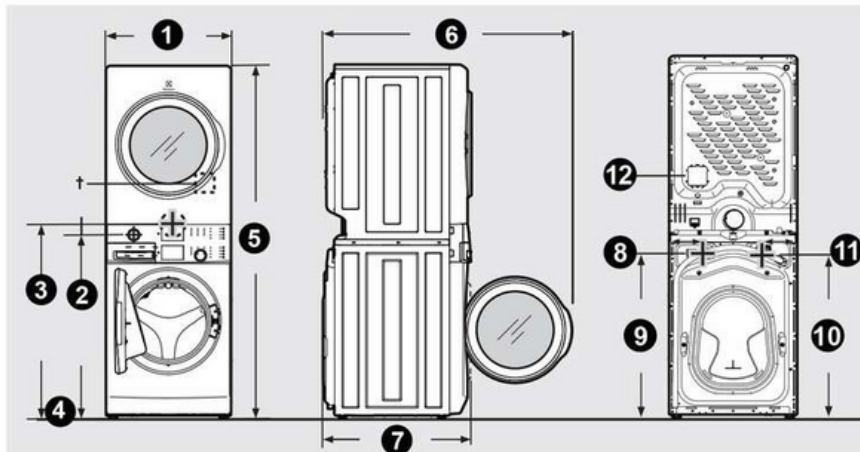

Installation Diagram

Laundry Center Dimensions

¹ Dryer electrical supply on rear of unit.

NOTE

- Allow minimum 36" of depth space for proper installation with 90° quick turn elbow for venting.
- Connection of water inlet hose on steam laundry center adds 3/4 in. (2 cm) to installation depth.
- Power supply cord length on washer approximately 60 inches (152.5 cm).
- Drain hose length on washer approximately 59 inches (150 cm).
- Power supply cord length on gas laundry center or electric Canadian laundry center approximately 60 inches (152.5 cm).

Laundry Center Dimensions	
1. Unit width	27" (69 cm)
2. Height to gas supply pipe on rear of gas unit	39.7" (101 cm)
3. Centerline height for rear vent	41.8" (106 cm)
4. Floor line	--
5. Unit height	76.3" (194 cm)
6. Door clearance	53.9" (137 cm)
7. Unit depth	31.9" (81 cm)
8. Width distance to water connections	7.8" (20 cm)
9. Height to water connections	35.7" (91 cm)
10. Height to washer power connections	35.5" (91 cm)
11. Width distance to washer power connections	7.1" (18 cm)
12. Height to dryer electrical supply	48" (122 cm)