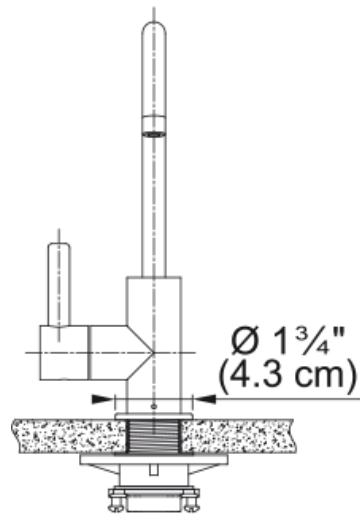

Universal Hot Filtered - UNJ-HO-GLD | 119.0704.771

Technical Data

Aspect

Spout type	J - spout
Color	Champagne gold
Type of material	Stainless steel 304

Product Dimensions

Faucet hole diameter	31,75 mm
Cartridge dimension	12,70 mm

Installation

Mounting type	Shank
Water supply hose connection	3/8"
Water supply hose length	1524 mm

Product specifications

Pressure	High pressure
Faucet type	Swivel spout
Faucet operation	Side lever
Faucet rotation	360°