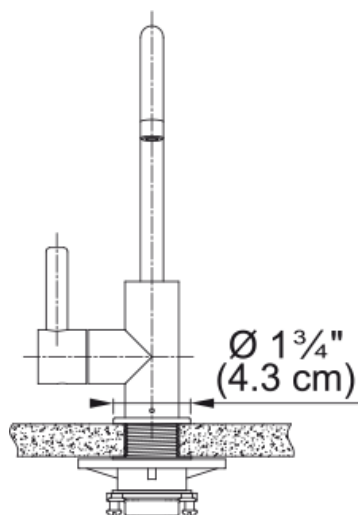

Universal Hot Filtered - UNJ-HO-CHR | 119.0704.807

Technical Data

Aspect

Spout type	J - spout
Color	Polished chrome
Type of material	Stainless steel 304

Product Dimensions

Faucet hole diameter	31,75 mm
Cartridge dimension	12,70 mm

Installation

Mounting type	Shank
Water supply hose connection	3/8"
Water supply hose length	1524 mm

Product specifications

Pressure	High pressure
Faucet type	Swivel spout
Faucet operation	Side lever
Faucet rotation	360°

Product identification

Product brand	FRANKE
Product family	None
Collection	Universal

Features

Water saving feature	No
Type of aerator	Laminar
Little butler type	Heating tank
Little butler type	Water filtration