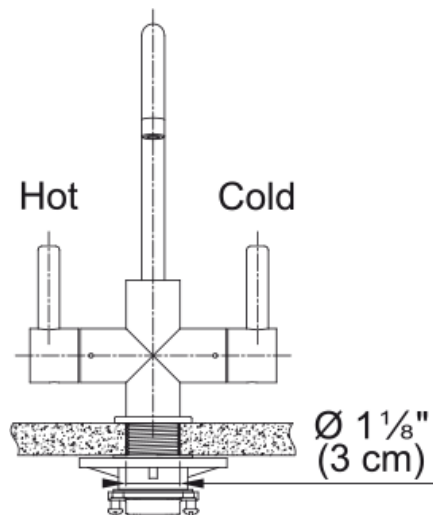

Universal Hot/Cold Filtered - UNJ-HC-304 | 120.0704.766

Technical Data

Aspect

Spout type	J - spout
Color	Stainless steel
Type of material	Stainless steel 304

Product Dimensions

Faucet hole diameter	31,75 mm
Cartridge dimension	12,70 mm

Installation

Mounting type	Shank
Water supply hose connection	3/8"
Water supply hose length	1524 mm

Product specifications

Pressure	High pressure
Faucet type	Swivel spout
Faucet operation	Dual Lever
Faucet rotation	360°