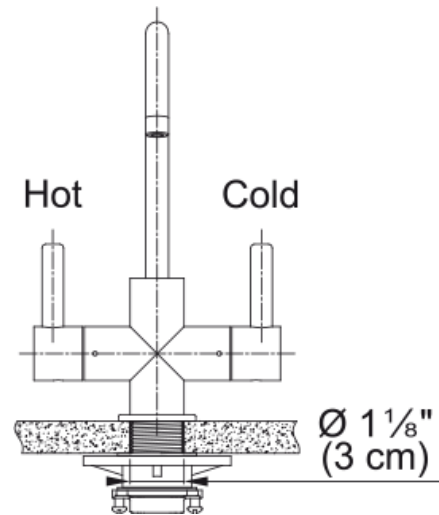

# Universal Hot/Cold Filtered - UNJ-HC-GLD | 120.0704.772

### Product Dimensions

Faucet hole diameter	31,75 mm
Cartridge dimension	12,70 mm

### Installation

Mounting type	Shank
Water supply hose connection	3/8"
Water supply hose length	1524 mm