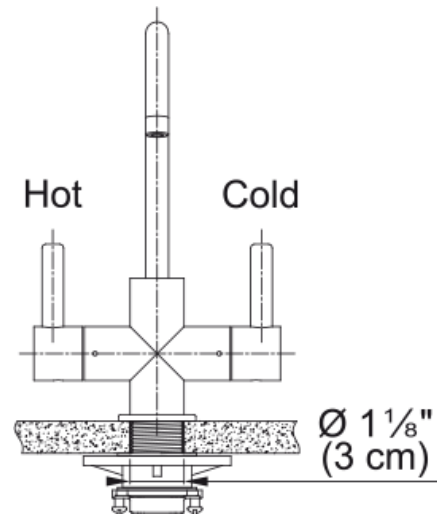

Universal Hot/Cold Filtered - UNJ-HC-IBK | 120.0704.769

Technical Data

Aspect

Spout type	J - spout
Color	Industrial black
Type of material	Stainless steel 304

Product Dimensions

Faucet hole diameter	31,75 mm
Cartridge dimension	12,70 mm

Installation

Mounting type	Shank
Water supply hose connection	3/8"
Water supply hose length	1524 mm

Product specifications

Pressure	High pressure
Faucet type	Swivel spout
Faucet operation	Dual Lever
Faucet rotation	360°