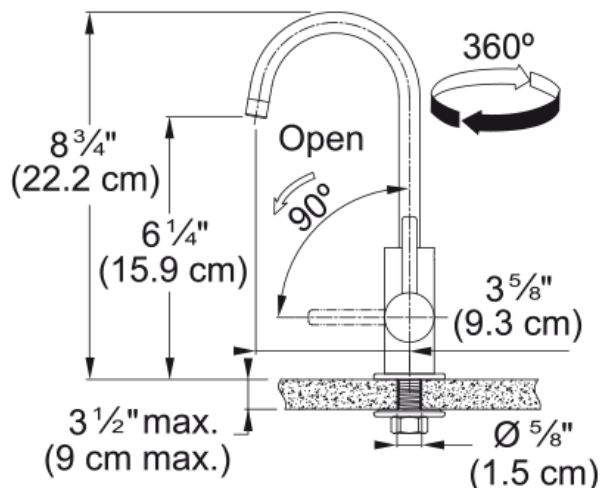

Universal Cold Filtered - UNJ-FW-GLD | 120.0704.770

Technical Data

Aspect

Spout type	J - spout
Color	Champagne gold
Type of material	Stainless steel 304

Product Dimensions

Faucet hole diameter	31,75 mm
Cartridge dimension	12,70 mm

Installation

Mounting type	Shank
Water supply hose connection	3/8"
Water supply hose length	1524 mm

Product specifications

Pressure	High pressure
Faucet type	Swivel spout
Faucet operation	Side lever
Faucet rotation	360°