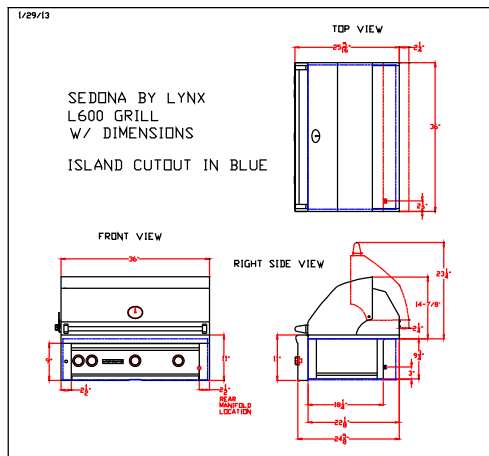

L600

C:\Users\bgreen\Documents\dxfA758.dwg

SEDONA BY LYNX
GRILL
L600 (36") BUILT-IN

C:\Users\bgreen\Documents\dxfA758.dwg

SEDONA BY LYNX
GRILL
L600 (36") BUILT-IN

C:\Users\bgreen\Documents\dxfA758.dwg

SEDONA BY LYNX
GRILL
L600 (36") BUILT-IN