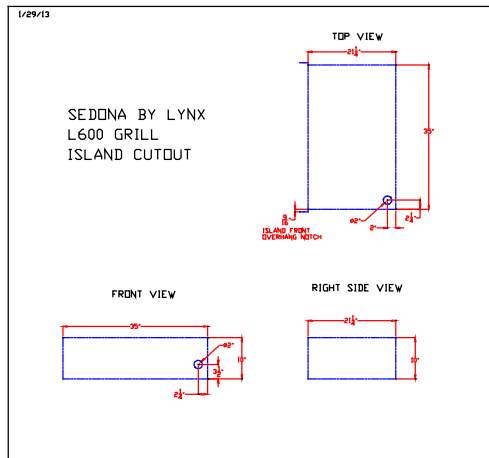

L600

C:\Users\bgreen\Documents\dxfA758.dwg

SEDONA BY LYNX
GRILL
L600 (36") BUILT-IN

C:\Users\bgreen\Documents\dxfA758.dwg

SEDONA BY LYNX
GRILL
L600 (36") BUILT-IN

C:\Users\bgreen\Documents\dxfA758.dwg

SEDONA BY LYNX
GRILL
L600 (36") BUILT-IN