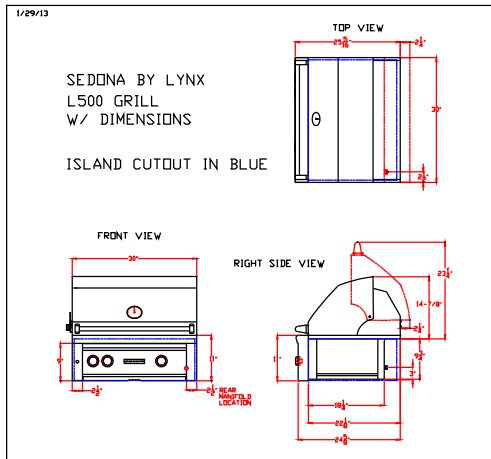

# L500

C:\Users\bgreer\Documents\dxFA758.bmp

SEDONA BY LYNX  
GRILL  
L500 (30") BUILT-IN

C:\Users\bgreer\Documents\dxFA758.bmp

SEDONA BY LYNX  
GRILL  
L500 (30") BUILT-IN

C:\Users\bgreer\Documents\dxFA758.bmp

SEDONA BY LYNX  
GRILL  
L500 (30") BUILT-IN