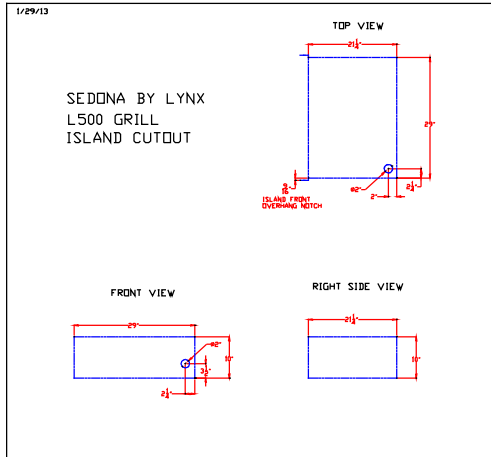

# L500

C:\Users\bgreer\Documents\dxFA758.bmp

SEDONA BY LYNX  
GRILL  
L500 (30") BUILT-IN

C:\Users\bgreer\Documents\dxFA758.bmp

SEDONA BY LYNX  
GRILL  
L500 (30") BUILT-IN

C:\Users\bgreer\Documents\dxFA758.bmp

SEDONA BY LYNX  
GRILL  
L500 (30") BUILT-IN