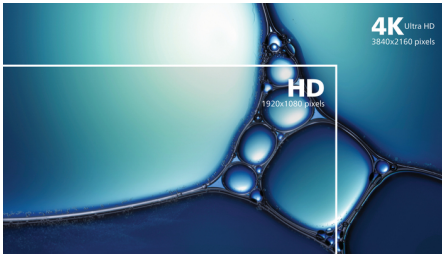

- UltraClear 4K UHD (3840x2160) resolution for precision
- IPS Black: For detailed color expression with 4K clarity
- DisplayHDR 400 for more lifelike and outstanding visuals
- 1.07 billion colors for stunning color and finest gradations
- Pro color standards 100% sRGB, 100% REC 709, 98% DCI-P3

reddot winner 2021

Highlights

UltraClear 4K UHD Resolution

These Philips displays utilize high performance panels to deliver UltraClear, 4K UHD (3840 x 2160) resolution images. Whether you are demanding professional requiring extremely detailed images for CAD solutions, using 3D graphics applications or a financial wizard working on huge spreadsheets, Philips displays will make your images and graphics come alive.

IPS Black: For detailed color

A newly developed technology, IPS Black offers the same 178/178-degree viewing angles but with an improved color contrast ratio that is essential for a multi-monitor setup. In addition, it is well suited for professions that demand color accuracy by expressing deeper blacks and better color in 4K clarity; thereby making colors more vivid.