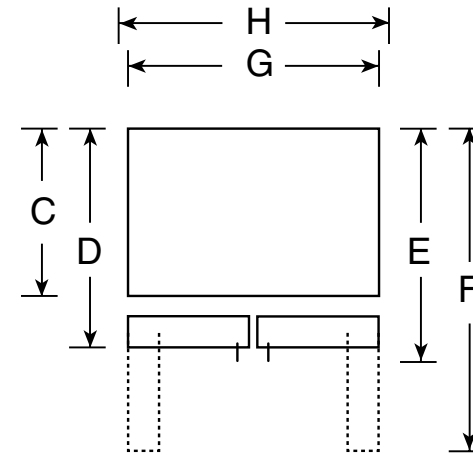

Top View

For answers to your Monogram,® GE Profile™ or GE® appliance questions, visit our website at ge.com or call GE Answer Center® service, 800.626.2000.