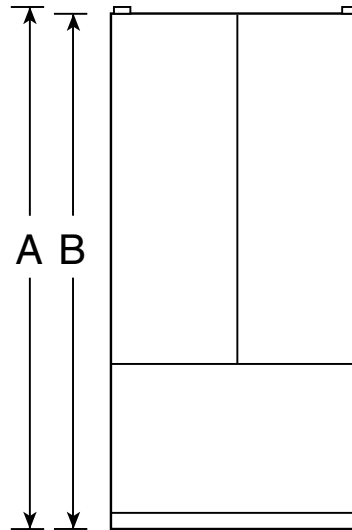

PFCS1NFW

GE Profile™ ENERGY STAR® 20.9 Cu. Ft. Stainless Bottom-Freezer Drawer Refrigerator

Dimensions and Installation Information (in inches)

| | | |
|--------------------|--|---------------|
| Overall Dimensions | Height to top of hinge (in.) A | 69-5/8 |
| | Height to top of case (in.) B | 69 |
| | Case depth without door (in.) C | 24-1/8 |
| | Case depth less door handle (in.) D | 28 |
| | Case depth with door handle (in.) E | 31 |
| | Depth with fresh food door open 90° (in.) F | 43-1/8 |
| | Width (in.) G | 35-7/8 |
| | Width with door open 90° inc. door handle (in.) H | 42-1/2 |
| Air Clearances | Each side (in.) | 1/8 |
| | Top (in.) | 1 |
| | Back (in.) | 1/2 |