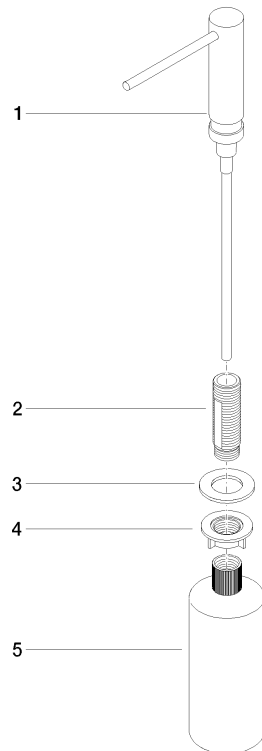

## Soap dispenser without flange

82 424 970

- 4-7/8" Projection
- 16.91 oz bottle capacity
- Refillable above countertop
- 360° swivel
- Height 4-7/8"
- Width 1-1/8"
- 1" hole diameter

Compatible with ELIO, ENO, META SQUARE, SYNC, TARA ULTRA and MEM

## Soap dispenser without flange

82 424 970

mm [inches]

## Soap dispenser without flange

82 424 970

Parts for other finishes can be found here: [Chrome](#)

### Spare parts list

Number	Item Number	Designation	Number of units	Lead time
1	90 10 10 539 00-99	dispenser	1	30
2	08 10 10 527 90	holder	1	2
3	09 14 05 014 90	seal	1	2
4	08 10 10 517 90	nut	1	2
5	08 10 10 603 90	Bottle For built-in dispenser 500 ml	1	2