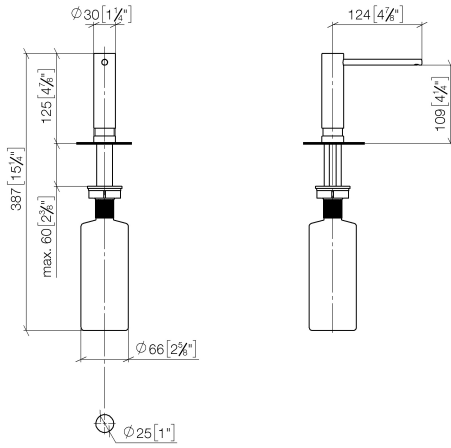

## Soap dispenser without flange

82 424 970

- 4-7/8" Projection
- 16.91 oz bottle capacity
- Refillable above countertop
- 360° swivel
- Height 4-7/8"
- Width 1-1/8"
- 1" hole diameter

Compatible with ELIO, ENO, META SQUARE, SYNC, TARA ULTRA and MEM

	Brushed Dark Platinum	82 424 970-99
	Chrome	82 424 970-00
	Brushed Platinum	82 424 970-06
	Platinum	82 424 970-08
	Durabrand (23kt Gold)	82 424 970-09
	Matte White	82 424 970-10
	Dark Chrome	82 424 970-19
	Brushed Durabrand (23kt Gold)	82 424 970-28
	Matte Black	82 424 970-33
	Brushed Champagne (22kt Gold)	82 424 970-46
	Champagne (22kt Gold)	82 424 970-47
	Brushed Chrome	82 424 970-93

## Soap dispenser without flange

82 424 970

mm [inches]

### Spare parts list

Number	Item Number	Designation	Number of units	Lead time
1	90 10 10 539 00-99	dispenser	1	30
2	08 10 10 527 90	holder	1	2
3	09 14 05 014 90	seal	1	2
4	08 10 10 517 90	nut	1	2
5	08 10 10 603 90	Bottle For built-in dispenser 500 ml	1	2