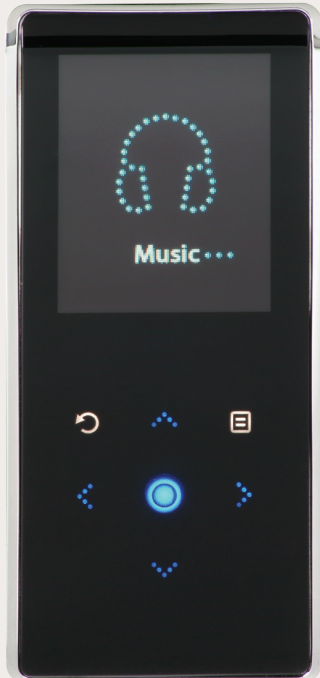

Samsung K3

Ultra-Slim Portable Digital Audio Player

- Ultra-slim (0.27" wide)
- Durable Flash memory
- 2GB and 4GB available
- Plays MP3 and WMA files
- Subscription service compatible (Janus DRM)
- 1.8" Full Color OLED display
- Light emitting touch pad
- FM Tuner with autoscan and presets
- Displays JPEG Images
- DNSe (Digital Natural Sound Engine)
- Clock
- Li-Poly rechargeable battery
- Playback time - up to 20 hours
- Screensavers - analog clock, jpeg slideshow and animations
- Sleep timer and auto-off function
- 15 different languages

The Samsung K3 is the slimmest subscription-enabled MP3 player on the market. The K3 uses Samsung's OLED display with a light emitting touch-pad, a combination that has garnered critical acclaim for the Samsung K5. Also enjoy FM and photo slideshows.

FM Tuner—The built-in FM tuner will scan the entire FM range in less than 60 seconds and automatically places the available FM stations into presets.

Photo Viewer—Show JPEG slideshows, 2x2 thumbnail view for easy browsing.

Graphic EQ and multiple play modes: Normal, Shuffle, Repeat One, Repeat

Customizable screen savers: animations, JPEG slideshow, clock display

Display off timing options from 15 secs to 5 mins or always on