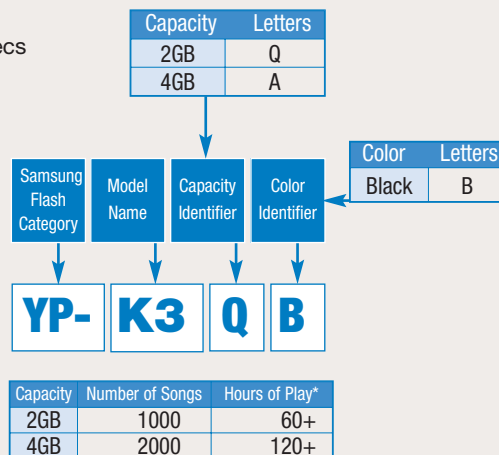

Auto power off options from 15 secs to 5 mins

Navigation sounds option: (on or off)

Volume limiter option: (on or off)

PC Playlist supported

Library—Artist, Album, Genre, Title DB sorting

Visual Effects

Specifications

PC application support: Samsung Media studio, XP & over WMP10

PC Interface: USB1.1, USB2.0

Output power: 15mW/CH

Sound Feedback: AUI 4 Sound

Jacks: 24 pin, 3.5mm Earphone

OS compatibility

Windows XP or higher

Connectivity

USB 1.1, USB 2.0

Supplied accessories

EP-370 Balance Earphones, USB cable, installation CD

Net dimensions & weight (WxHxD)

Dimensions: 3.78" x 1.73" x .27"

Weight: 0.11 lbs.

Gift box & blister pack dimensions (WxHxD)

Dimensions: 5.31" x 5.47" x 1.46"

Weight: 0.57 lbs.

Master carton dimensions (WxHxD)

Dimensions: 16.34" x 12.4" x 7.68"

Weight: 7.72 lbs.

Order code

YP-K3JQB/XAA (2GB)

YP-K3JAB/XAA (4GB)

UPC

YP-K3JQB/XAA-036725602045

YP-K3JAB/XAA-036725602052

Screen images simulated.

Design and specifications are subject to change without notice. Non-metric weights and measurements are approximate.

©2007 Samsung Electronics America, Inc. All rights reserved. Samsung is a registered trademark of Samsung Electronics Co., Ltd.

All product and brand names are trademarks or registered trademarks of their respective companies. 207-SS Printed in USA

*Approximate figures based on CD-quality WMA (64 Kbps), 4 minute average song length.