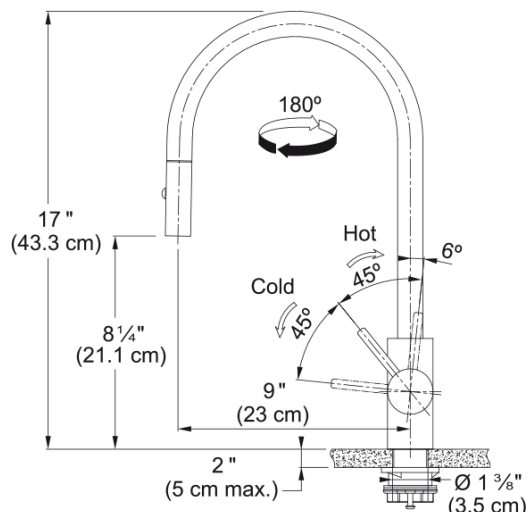

Eos Neo Pull-Down Faucet - EOS-PD-304 | 115.0685.298

Technical Data

Aspect

Spout type	J - spout
Color	Stainless steel
Type of material	Stainless steel 304
Flexible pullout hose material	Nylon black
Spray head material	Stainless steel

Product Dimensions

Faucet hole diameter	35 mm
Cartridge dimension	35 mm

Installation

Mounting type	Shank
Water supply hose connection	3/8"
Water supply hose length	450 mm

Product specifications

Pressure	High pressure
Faucet type	Spray
Faucet operation	Side lever
Faucet rotation	180°