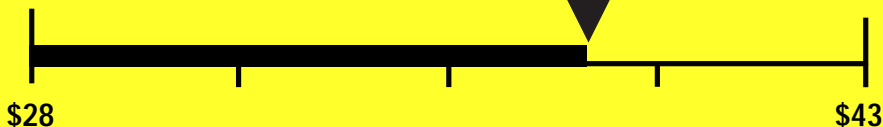

\$38

Cost Range of Similar Models

269 kWh

Estimated Yearly Electricity Use

\$28

Estimated Yearly Energy Cost
(when used with a natural gas water heater)

Your cost will depend on your utility rates and use.

- Cost range based on standard capacity models.
- Estimated energy cost based on four wash loads a week and a national average electricity cost of 14 cents per kWh and natural gas cost of \$1.21 per therm.
- For more information, visit www.ftc.gov/appliances.