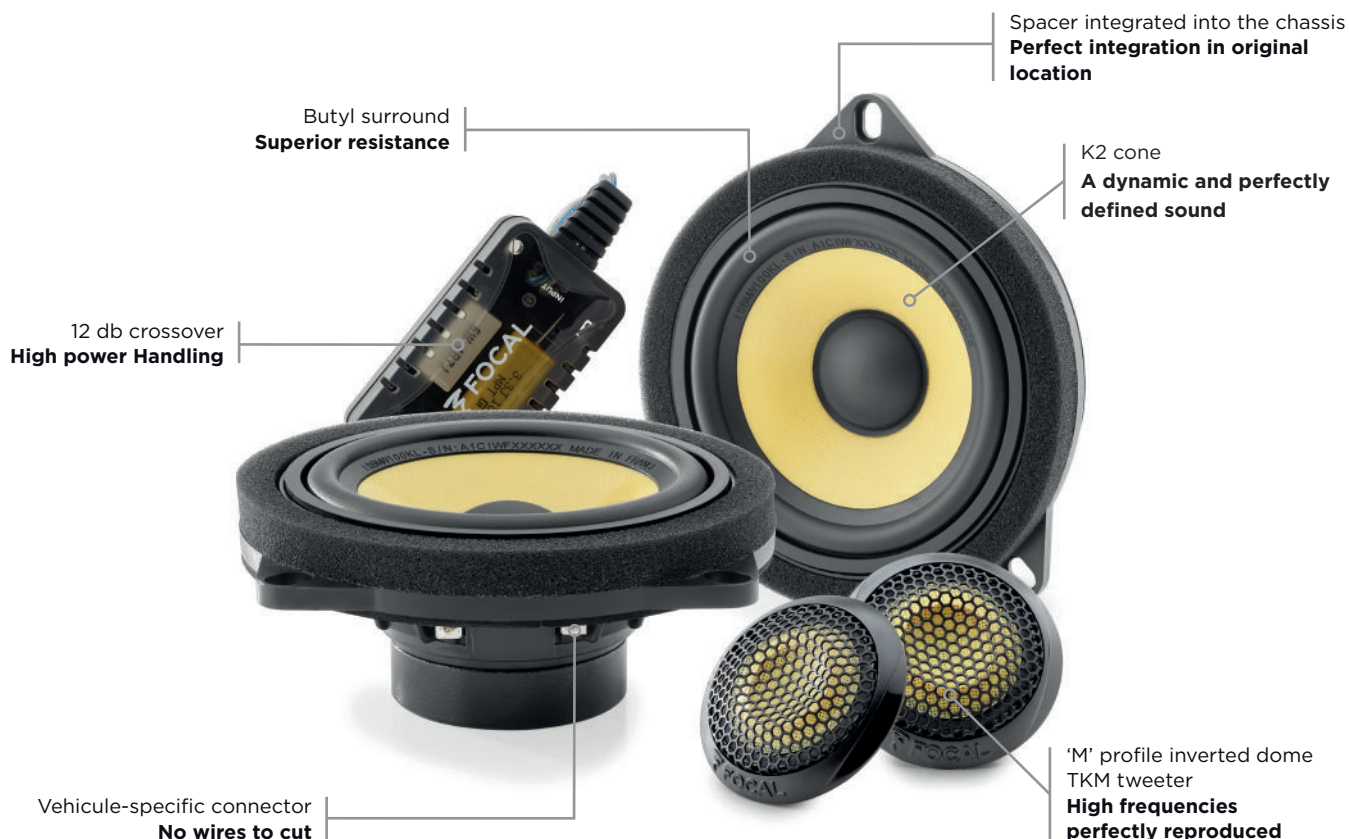

IS BMW 100KL

MADE IN
FRANCE

Product sheet

Our BMW Plug & Play offering is complemented by two premium kits: IS BMW 100K and IS BMW 100KL. They exploit our iconic aramid fibre K2 cone which permits the best balance between weight, rigidity and damping. It provides power and depth to each listening experience. The 'M' profile inverted dome TKM tweeter can reproduce high frequencies up to 22 kHz, for more precise and soft trebles.

Key points

- Developed and manufactured in France
- Do it yourself quick installation
- Seamless integration into the cabin
- High quality soundstage
- Dedicated manufacturer Plug & Play connector
- Installation video tutorial (available)

Check your car compatibility
on www.focal-inside.com

[BMW : Série 1, Série 3, X1, X3...
Mini : F56, F57, F60...]

Type	2-way component kit
Woofers	4" (100mm)
Depth	1 3/8" (36mm)
Magnet	Neodymium
Cone	Sandwich K2 cone
Tweeter	TKM ('M' profile aramid fibre inverted dome tweeter)
Nominal impedance	4 Ω
Maximum power	120 W
Nominal power	60 W RMS
Sensitivity (2.83 V/1 m)	84 dB
Frequency response	80 Hz - 22 kHz
Crossover	Separate