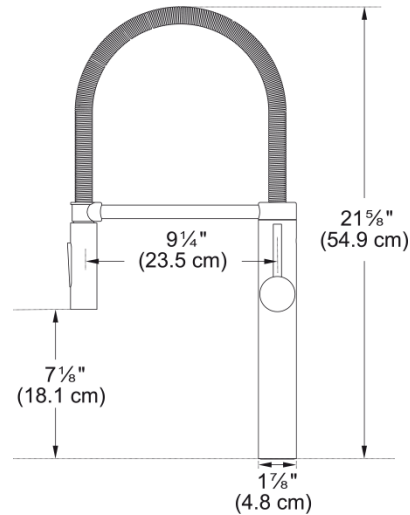

Pescara Semi-Pro Faucet - FFPD4300 | 115.0395.993

Technical Data

Aspect

Spout type	S - semi-professional
Color	Polished chrome
Type of material	Brass
Flexible pullout hose material	Metal
Spray head material	Plastic

Product Dimensions

Faucet hole diameter	35 mm
Cartridge dimension	35 mm

Installation

Mounting type	Shank
Water supply hose connection	1/2"
Water supply hose length	650 mm

Product specifications

Pressure	High pressure
Faucet type	Spray
Faucet operation	Side lever
Faucet rotation	360°

Product identification

Product brand	FRANKE
Product family	None
Collection	Pescara

Features

Water saving feature	Yes
Type of aerator	Cache