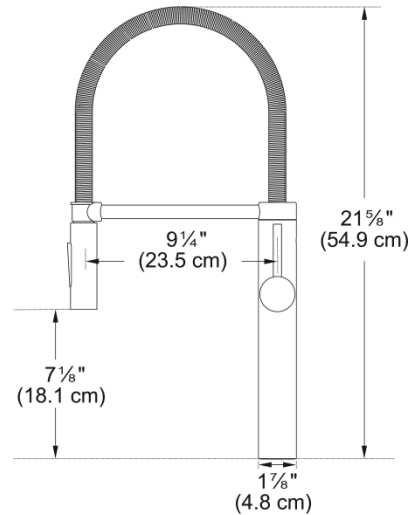

Pescara Semi-Pro Faucet - PES-SPX-304 | 115.0435.802

Technical Data

Aspect

Spout type	S - semi-professional
Color	Stainless steel
Type of material	Stainless steel 304
Flexible pullout hose material	Metal
Spray head material	Plastic

Product Dimensions

Faucet hole diameter	35 mm
Cartridge dimension	35 mm

Installation

Mounting type	Shank
Water supply hose connection	1/2"
Water supply hose length	650 mm

Product specifications

Pressure	High pressure
Faucet type	Spray
Faucet operation	Side lever
Faucet rotation	360°

Product identification

Product brand	FRANKE
Product family	Mythos
Collection	Pescara

Features

Water saving feature	Yes
Type of aerator	Cache