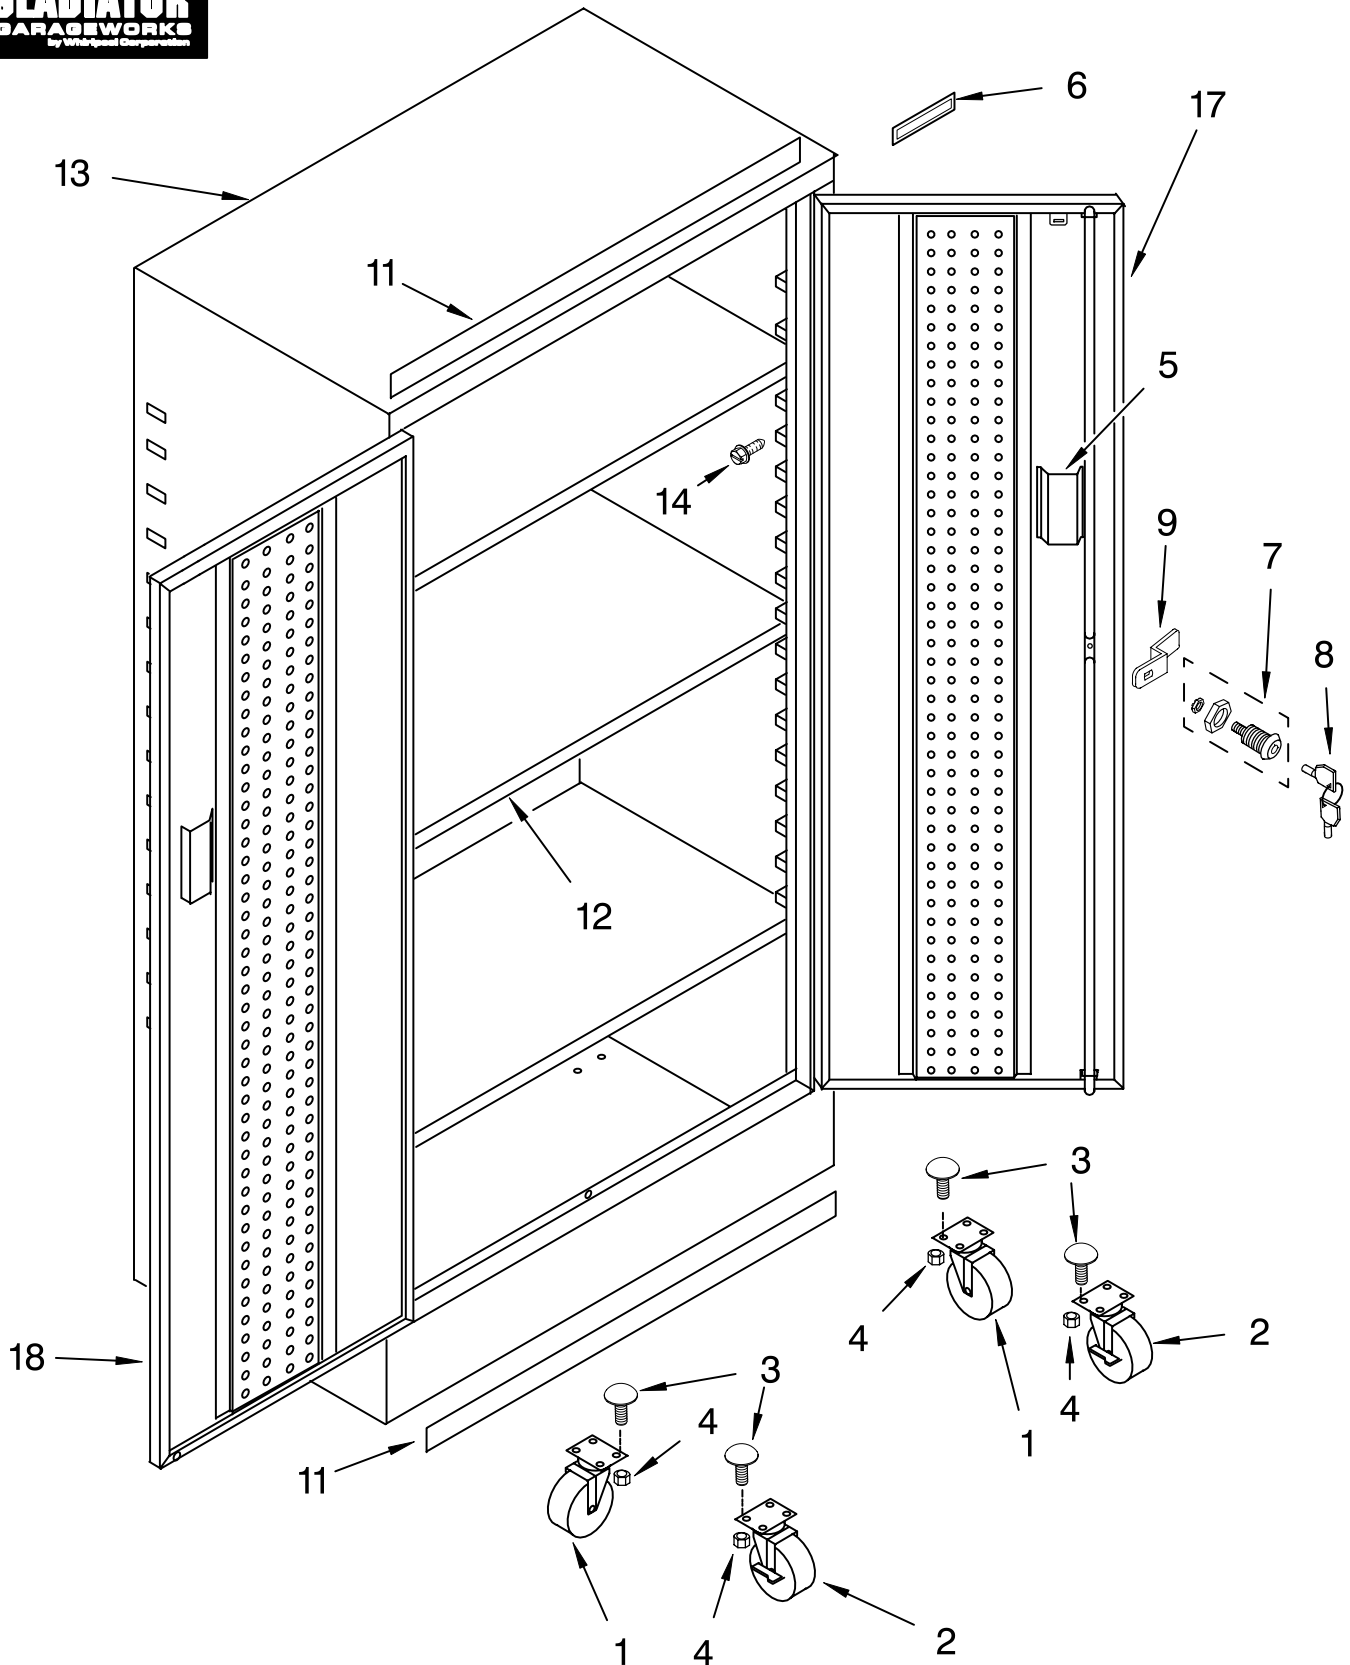

Tall GearBox Parts

For Model: GATB302DRG00

Garageworks

FOR ORDERING INFORMATION REFER TO PARTS PRICE LIST

Tall GearBox Parts

For Model: GATB302DRG00

Illus. No.	Part No.	DESCRIPTION
1	8204601	Caster, Swivel 5"
2		Caster, Rigid w/Brake 5"
	8211250	Right Hand
	8211251	Left Hand
3	8204609	Bolt
4	8204610	Nut, Nylon
5	8204603	Handle, Plastic
6	8204633	Nameplate, Gladiator
7	8204607	Lock, 180 Degree w/2 Keys
8	8204608	Keys (2)
9	8211273	Cam
11	8211281	Magnet
12	8211264	Shelf, Full 18"
13		Cabinet (Not Serviced)
14	8204616	Screw
17	8211274	Door & Handle Assembly (Right) (Includes Item 5)
18	8211275	Door & Handle Assembly (Left) (Includes Item 5)