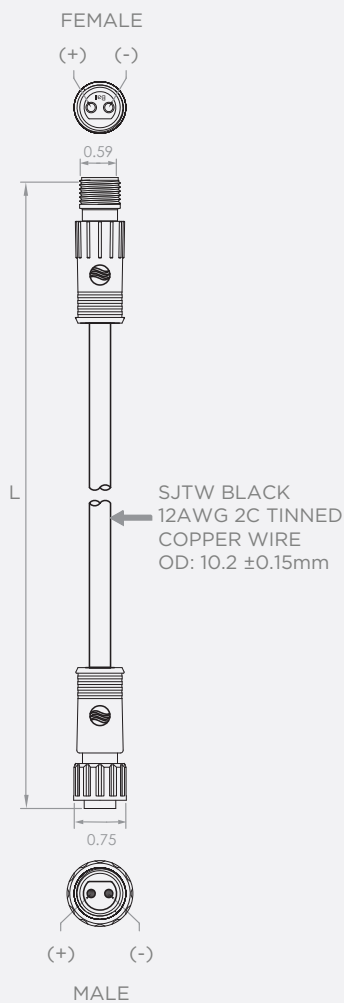

12AWG CC EXTENSION CABLES

Our Patented Coastal Connector Extension Cables are the backbone of our systems. These direct burial cables are the toughest, best cables in the world for outdoor lighting and audio. Our original black 12AWG cables ensure limited voltage drop, and are still our recommended cable for large systems and where black is an acceptable cable color. Each high-strand count, marine-tinned wire has a durable PVC jacket and then each pair of wires has a super-thick durable outer jacket. Male and female twist connectors are tested to IP68 standards.

BLACK

12AWG EXTENSION CABLE SPECIFICATIONS

Length (L): 5', 10', 25', 50', 100'

Weight: 0.60, 1.10, 2.80, 5.30, 11.25 lbs

Construction: Triple-Jacketed SJTW Cable, Gold Plated Pins, Twisted Pairs

Color: Black

C —
 05 —
 12 —
 /2 —
 BK
 e.g. **C0512/2BK** = 5' 12AWG CC Extension Cable

COMPATIBLE PRODUCTS

SKU	ITEM	
SP2WYBK-CC	In-Line 2-Way Splitter (CC)	
SP3WYBK-CC	In-Line 3-Way Splitter (CC)	
CC-M/CMC-F	CC/CMC Adapters	
SP2WYBK-TB	Trunk-Branch 2-Way Splitter	
SURGE-CC	Surge Suppressor	