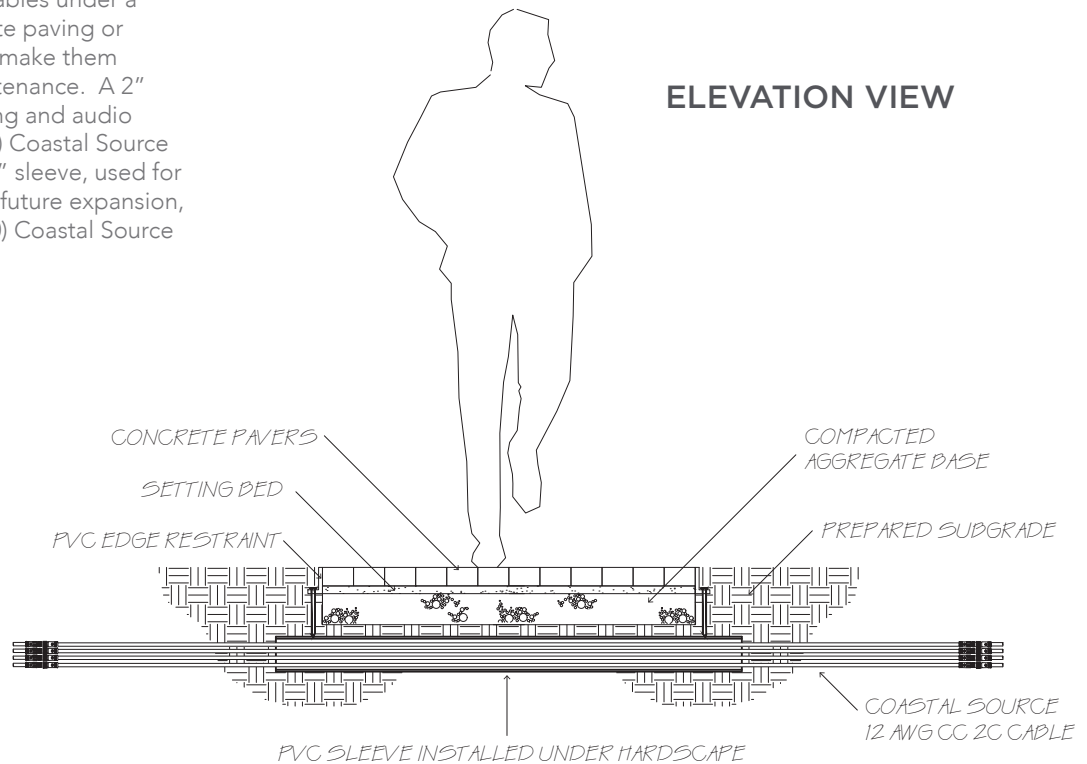

PVC SLEEVES FOR 2-CONDUCTOR CC CABLE

PVC SLEEVES may be used for easy installation of low voltage cables under a hard surface such as concrete paving or asphalt that would typically make them inaccessible for future maintenance. A 2" sleeve, used for small lighting and audio applications, can fit up to (3) Coastal Source 12 AWG 2C CC cables. A 4" sleeve, used for large projects or to plan for future expansion, can comfortably fit up to (10) Coastal Source 12 AWG 2C CC cables.

2" SLEEVE INSTALLATION

4" SLEEVE INSTALLATION

Please visit coastalsource.com for more information or call us at 1-800-719-1996. You will always be pleased you purchased a Coastal Source product.

p. 800.719.1996
info@coastalsource.com
coastalsource.com