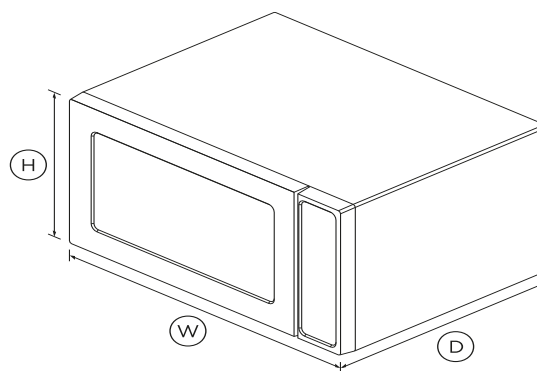

Microwave Oven, 24"

Series 5 | Contemporary

Stainless Steel

Heat or reheat entire dishes at once, fast, thanks to 1200 watts of power with multiple cook functions.

- Five cooking modes including Defrost, Warm and Reheat
- 2 cubic feet total capacity
- Use the 30" Microwave trim kit to integrate this microwave with your cabinetry

DIMENSIONS

Height	13 3/8"
Width	24"
Depth	19 1/8"

Height	13 3/8"
Width	24"

SKU	70996
-----	-------

The product dimensions and specifications in this page apply to the specific product and model. Under our policy of continuous improvement, these dimensions and specifications may change at any time. You should therefore check with Fisher & Paykel's Customer Care Centre to ensure this page correctly describes the model currently available. ? Fisher & Paykel Appliances Ltd 2020

SPECIFICATIONS

Controls

Sensor Cook Settings	8
----------------------	---

Functions

Popcorn	•
---------	---

Product dimensions

Depth	19 1/8"
-------	---------

Other product downloads available at fisherpaykel.com