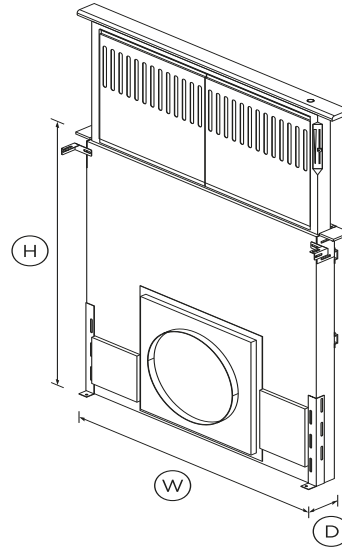

Downdraft Range Hood, 30", Telescopic

Series 7 | Professional

Stainless Steel

Perfectly hidden away behind your cooktop, this 30" downdraft range hood can be raised while cooking, for efficient extraction.

- Seamlessly integrates into your kitchen, sliding up from your cooktop when you need it
- Raises to 14" height for better steam, grease and odor-capture efficiency
- Pair with our remote 1200CFM or our internal 600CFM blower for quiet and effective extraction

DIMENSIONS

Depth

2 1/8"

FEATURES & BENEFITS

QUIET AND EFFECTIVE

The downdraft system quickly and quietly extracts unwanted grease, smoke and odors through stainless steel mesh filters.

SIMPLE CONTROLS

A single on/off button makes the downdraft system easy to use. A slider control lets you precisely adjust the fan speed up or down.

Product dimensions

Depth	2 1/8"
-------	--------

Product information

Control type	Slider
--------------	--------

Warranty

Parts and labor	Limited 2 years
-----------------	-----------------

SKU	50044
-----	-------