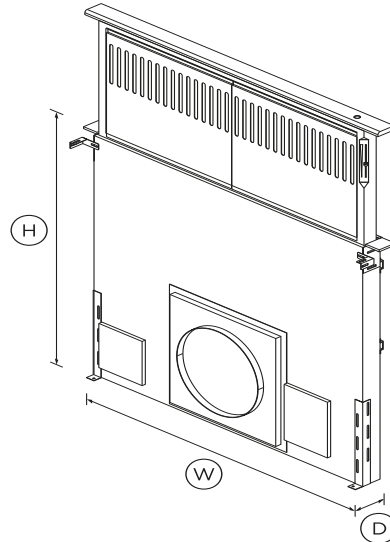

Downdraft Range Hood, 36", Telescopic

Series 7 | Professional

Stainless Steel

Perfectly hidden away behind your cooktop, this 36" downdraft range hood can be raised while cooking, for efficient extraction.

- Seamlessly integrates into your kitchen, sliding up from your cooktop when you cook
- Raises to 14" height for better steam, grease and odor-capture efficiency
- Pair with our remote 1200CFM or our internal 600CFM blower for quiet and effective extraction

DIMENSIONS

Height	28 1/4 - 42 1/4"
Width	36"
Depth	2 1/8"

FEATURES & BENEFITS

QUIET AND EFFECTIVE

The downdraft system quickly and quietly extracts unwanted grease, smoke and odors through stainless steel mesh filters.

Product dimensions

Depth	2 1/8"
Height	28 1/4 - 42 1/4"
Width	36"

Product information

Control type	Slider
--------------	--------

Warranty

Parts and labor

Limited 2 years

SKU