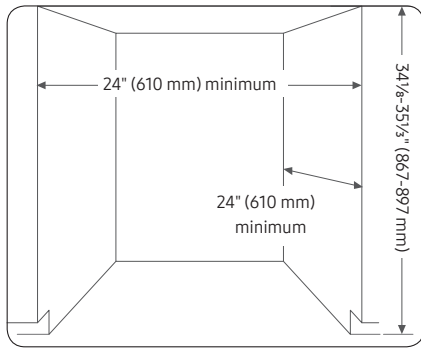

DW80CG5451

SAMSUNG

Smart 46 dBA Dishwasher with StormWash™

Installation Specifications

NOTE

This dishwasher is designed to be enclosed on the top and on both sides by a standard residential kitchen cabinet unit.

The installation cabinet must be clean and free of any obstructions.

The cabinet must be at least 24 inches wide, 24 inches deep, and 34 1/8 inches high.

For the front door of the dishwasher to be flush with the leading edge of the counter top, the counter top must be at least 25 inches deep.

Dimensions

Product Dimensions & Weight (WxHxD)

Dimensions: 23⁷/₈" x 33⁷/₈" x 27⁵/₁₆"

Weight: 84 lbs

Shipping Dimensions & Weight (WxHxD)

Dimensions: 26" x 34⁷/₈" x 29³/₄"

Weight: 91 lbs

Warranty

One (1) Year Parts and Labor

Five (5) Years, Printed Circuit Board, Racking and Stainless Door Liner & Tub for Leakage (Parts Only)

UPC

Color	Model #	UPC Code
Fingerprint Resistant Stainless Steel	DW80CG5451SR	887276763866
Fingerprint Resistant Matte Black	DW80CG5451MT	887276761473