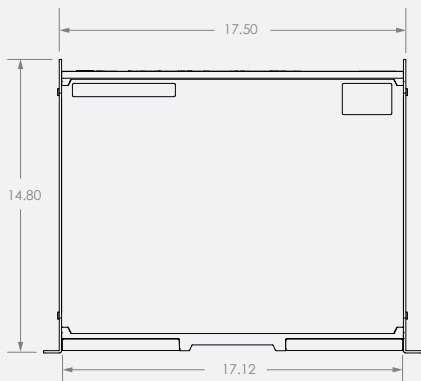

BLACK/BLUE

CRS700/4 - Front View

CRS700/4 - Back View

CRS AMPLIFIER SPECIFICATIONS

Size (L x H x W): 19in x 1.8in x 14.2in

Weight: 15.40 lbs

Construction: Powder Coated Steel
Anodized Aluminum

Power In: 120VAC