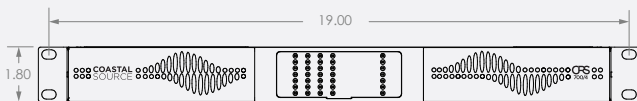

CRS AMPLIFIER

The CRS Family of Amplifiers is the heart of the Component Rack System that brings unparalleled flexibility into the more traditional rack amp form factor. Like all Coastal Source systems, CRS incorporates our patented Plug+Play cabling system that ensures superior performance, reliability and speed of installation. The CRS amplifiers also allow for traditional balanced inputs and phoenix style outputs when traditional speaker wire is preferred indoors. These 1U sized amps allow for Direct Drive or 70v operation, traditional or Coastal Connector wiring, multi-channel & multi-zone operation, full DSP control, plus a myriad of other flexible features.

BLACK/BLUE

CRS700/4 - Front View

CRS700/4 - Back View

CRS AMPLIFIER SPECIFICATIONS

Size (L x H x W): 19in x 1.8in x 14.2in

Weight: 15.40 lbs

Construction: Powder Coated Steel
Anodized Aluminum

Power In: 120VAC

Impedance: Stable to 2 ohms

Mounting: Rack Mount

Wiring: Coastal Connectors or Bare Wire (Phoenix)

Warranty: 5-Year Limited Warranty*

CRS700/4

Power Out: 700W (175W/CH x 4)

Max Speakers: 10 (8 x 8 ohm sat, 2 x 8 ohm sub)

CRS1400/4

Power Out: 1400W (350W/CH x 4)

Max Speakers: 12 (8 x 8 ohm sat, 4 x 8 ohm sub)

CRS2800/4

Power Out: 2800W (700W/CH x 4)

Max Speakers: 24 (16 x 8 ohm sat, 8 x 8 ohm sub)

OUTDOOR LIGHTING AND AUDIO
[ENGINEERED] **FOR LIFE**