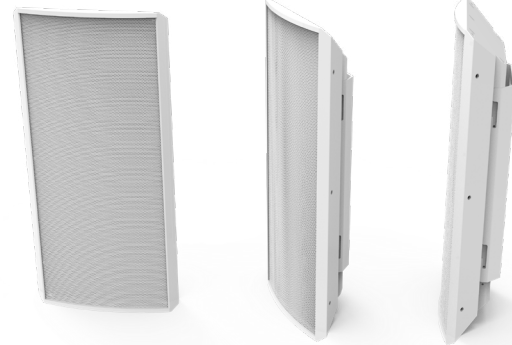

RAZOR SPEAKER RZ210

The Razor Speaker Series is an outdoor architectural masterpiece that brings modern-day style and superior sound performance to a low-profile speaker system designed to adapt to many environments with subtle elegance. Razor's style flexibility and versatility perform admirably in every application. The **Razor Speaker** is the first line of outdoor wall and hardscape speakers built with true HiFi performance in mind, with options for bi-amped sub/sat configurations along with tri-amped solutions that utilize external subs.

U.S. Design Patent: *Pending*

WHITE

RZ210 - 2.5-WAY RAZOR SPEAKER SPECIFICATIONS

Size (H x W x D): 21.63in x 10.5in x 3.38in

Size with bracket (H x W x D): 21.63in x 10.5in x 4in

Weight: 13.9 lbs

Construction: Aluminum extrusion, Aluminum wall bracket, Kydex composite grille

Finish: White Powder Coat

Driver Complement: 5.25" coaxial, 2x LF radiators

Power Handling: 75W SAT

Frequency Response: 60Hz-20kHz
(@-6dB with EQ present)

Sensitivity: 88dB (1W/1m)

Dispersion: 110° conical (@-6dB)

Impedance: 8 ohms

Mounting: Corner (direct), Surface (bracket)

Speaker Connector: CMC Male Pigtail

Warranty: 5-Year Limited Warranty*

ORDERING INFORMATION

SPEAKER	MODEL	FINISH
RZ (RAZOR SPEAKER SERIES)	210	WT (WHITE) 