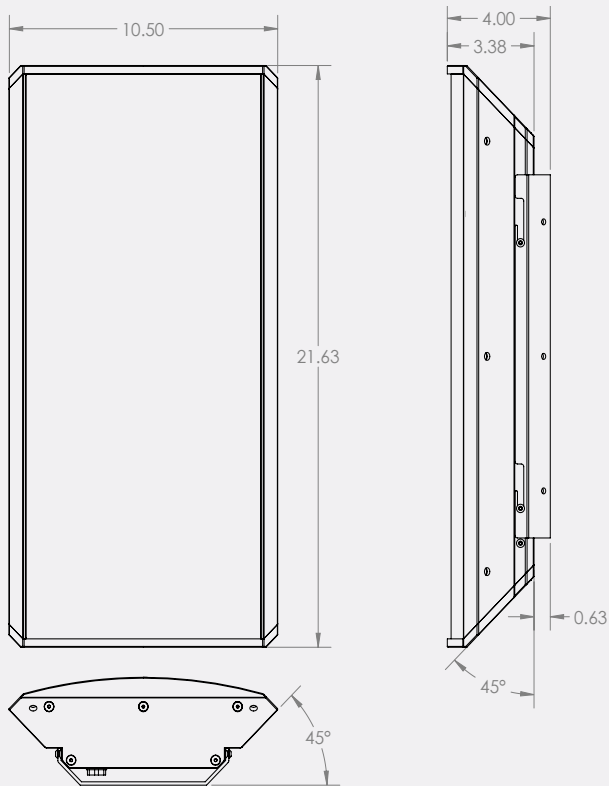

U.S. Design Patent: *Pending*

WHITE

RZ210 - 2.5-WAY RAZOR SPEAKER SPECIFICATIONS

Size (H x W x D): 21.63in x 10.5in x 3.38in

Size with bracket (H x W x D): 21.63in x 10.5in x 4in

Weight: 13.9 lbs

Construction: Aluminum extrusion, Aluminum wall bracket, Kydex composite grille