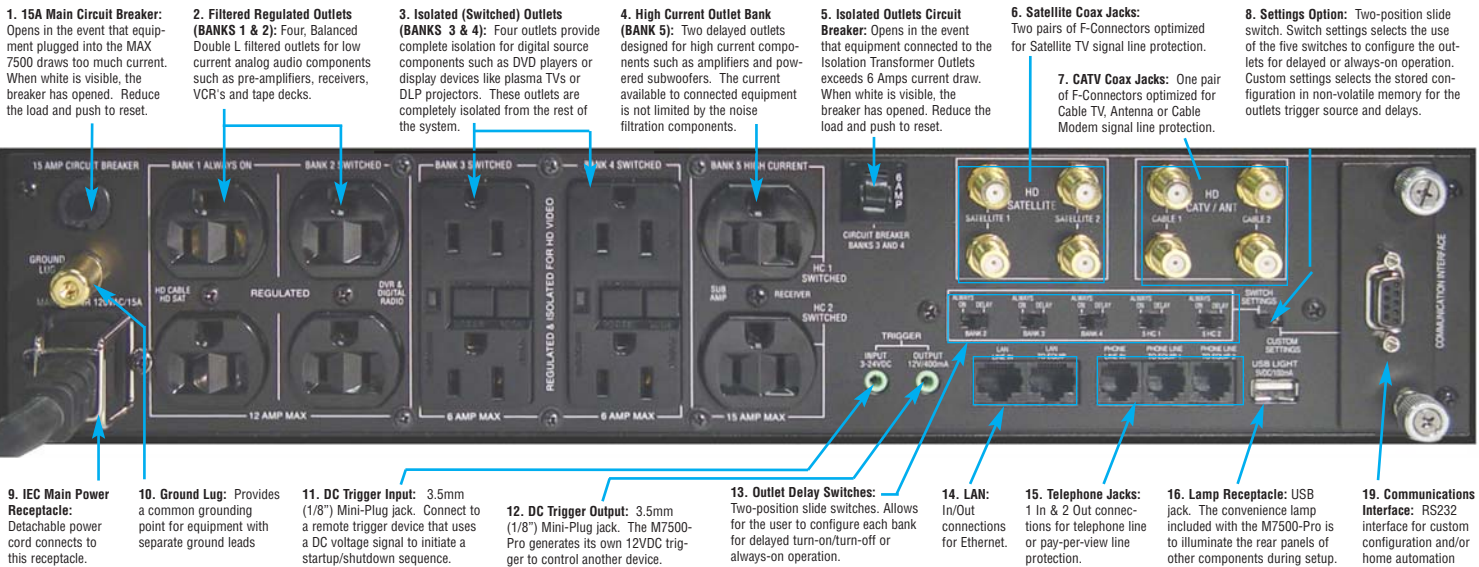

MAX® 7500-PRO BACK PANEL FEATURES

MAX® 7500-PRO SPECIFICATIONS

General		DC Trigger Output	
Dimensions.....	17 in. W x 12.75 in. D x 3.5 in H, (4.1 in. Including feet)	Voltage.....	<12V
Weight.....	36 lbs.	Current.....	<400 mA
AC Power		Short-circuit protection.....	Yes
Line Voltage.....	120V, 60Hz	Delay on output.....	10 seconds
Regulation Range.....	100V-135V	LAN Circuit	
Regulated Output.....	120V ± 2V	Clamping Level.....	8V ± 2V
Total Current Capacity.....	15 A	Jacks.....	RJ-45
Suppression Rating.....	330V	Wires Protected:.....	4-Wires, Pins 1, 2, 3 & 6
Protection Modes.....	L-N, L-G, N-G	Telephone Circuit	
Initial Clamping Level.....	200V	Fuseless/Auto-resetting.....	Yes
Energy Dissipation.....	2670 Joules	Clamping Level.....	260V
Peak Impulse Current.....	162,000 Amps	Capacitance.....	30pf (approx.)
Catastrophic Surge Circuit.....	Yes	Suppression Modes.....	Metallic & Longitudinal
Thermal Fusing.....	Yes	Connections.....	RJ-11
Over-voltage shutoff.....	142 VAC ± 5 VAC	Lines Protected.....	2-Wire, Pins 4 & 5
Under-voltage shutoff.....	90 VAC ± 2 VAC	Satellite TV Circuit	
EMI/RFI Noise Filtration		Bidirectional.....	Yes
Banks 1 - 4.....	100 db, 100 KHz - 2 MHz	Shielded.....	Yes
Bank 5, High Current Outlets.....	60 db, 100 KHz - 2 MHz	Clamping Level.....	25V
USB Light		Attenuation.....	< 1db from 950MHz - 2.05GHz < 2.4db @ 2.2GHz
Voltage.....	5VDC	Connections.....	Female "F", Gold Plated
Current.....	100mA	Cable TV Circuit	
DC Trigger Input		Bidirectional.....	Yes
Jacks.....	3.5mm mono mini-plug	Shielded.....	Yes
Voltage and Polarity.....	3 - 24V DC, bidirectional	Clamping Level.....	1.4V
Current Requirement.....	4.6 mA @3V, 58 mA @24V	Attenuation.....	< 1db up to 950MHz
Design and specifications subject to change without notice due to product improvement.		Shielded.....	Yes
		Connections.....	Female "F", Gold Plated

UPC's, QUANTITIES, WEIGHTS & MEASUREMENTS FOR ORDERING & SHIPPING

MODEL M7500-PRO		UNIT CARTON			MASTER CARTON			
Dimensions	Weight	Dimensions	Weight	UPC	Qty	Dimensions	Weight	UPC
17" x 12.75" x 3.5" 4.1" H with feet	36 lbs	23.75" x 18.5" x 10"	39.5 Lbs	0 50616 00806 8	1	Same as Unit Carton	39.5 Lbs	5 00 50616 00806 3

OPTIONAL SILVER BEZEL

SILVER BEZEL		PRODUCT			UNIT CARTON			MASTER CARTON		
Model #	Dimensions	Weight	Dimensions	Weight	UPC	Qty	Dimensions	Weight	UPC	
BEZ7500-PRO-S	17" W x 0.625" D x 3.5" H	14 Oz	18" x 4" x 1"	17.5 Oz	0 50616 00789 4	N/A	N/A	N/A	N/A