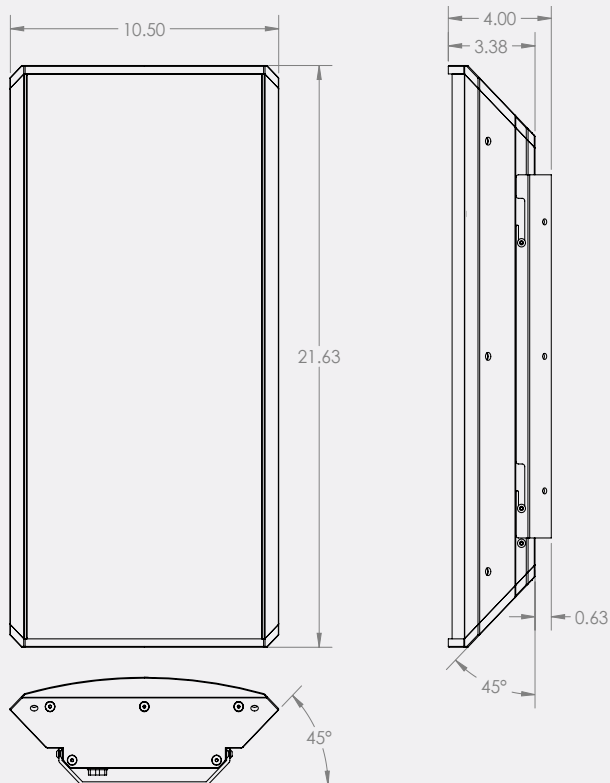

RAZOR SPEAKER RZ220

The Razor Speaker Series is an outdoor architectural masterpiece that brings modern-day style and superior sound performance to a low-profile speaker system designed to adapt to many environments with subtle elegance. Razor's style flexibility and versatility perform admirably in every application. The **Razor Speaker** is the first line of outdoor wall and hardscape speakers built with true HiFi performance in mind, with options for bi-amped sub/sat configurations along with tri-amped solutions that utilize external subs.

U.S. Design Patent: *Pending*

RZ220 - 3-WAY RAZOR SPEAKER SPECIFICATIONS

Size (H x W x D): 21.63in x 10.5in x 3.38in

Size with bracket (H x W x D): 21.63in x 10.5in x 4in

Weight: 18.6 lbs

Construction: Aluminum extrusion, Aluminum wall bracket, Kydex composite grille

Finish: White Powder Coat

Driver Complement: 5.25" coaxial, 2x 5.25" LF woofers

Power Handling: 75W SAT / 200W SUB

Frequency Response: 100Hz-20kHz SAT, 40-100Hz SUB (@-6dB with EQ present)

Sensitivity: 88dB SAT / 83.5dB SUB (1W/1m)

Dispersion: 110° conical (@-6dB)

Impedance: 8 ohms SAT, 8 ohms SUB

Mounting: Corner (direct), Surface (bracket)

Speaker Connector: 2x Male CMC Pigtails (bi-amplified)

Warranty: 5-Year Limited Warranty*