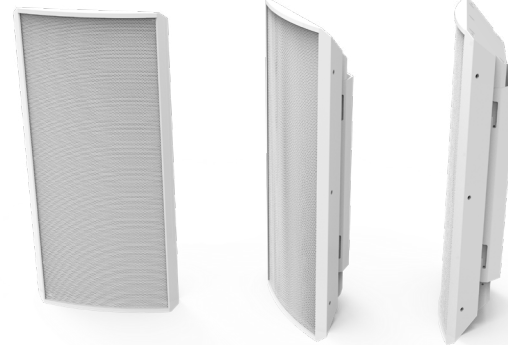

# RAZOR SPEAKER RZ220

*The Razor Speaker Series* is an outdoor architectural masterpiece that brings modern-day style and superior sound performance to a low-profile speaker system designed to adapt to many environments with subtle elegance. Razor's style flexibility and versatility perform admirably in every application. The **Razor Speaker** is the first line of outdoor wall and hardscape speakers built with true HiFi performance in mind, with options for bi-amped sub/sat configurations along with tri-amped solutions that utilize external subs.

U.S. Design Patent: *Pending*

WHITE

## RZ220 - 3-WAY RAZOR SPEAKER SPECIFICATIONS

Size (H x W x D): 21.63in x 10.5in x 3.38in

Size with bracket (H x W x D): 21.63in x 10.5in x 4in

Weight: 18.6 lbs

Construction: Aluminum extrusion, Aluminum wall bracket, Kydex composite grille

Dispersion: 110° conical (@-6dB)

Impedance: 8 ohms SAT, 8 ohms SUB

Mounting: Corner (direct), Surface (bracket)

Speaker Connector: 2x Male CMC Pigtails (bi-amplified)

Warranty: 5-Year Limited Warranty\*