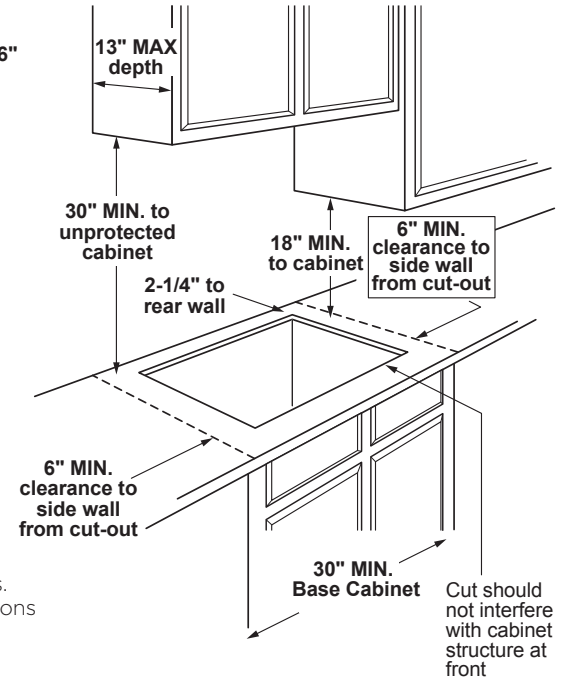

NOTE: If installing with a GE Profile™ Telescopic Downdraft System, consult both cooktop and downdraft installation instructions packed with product before installing. Cooktop gas/electric supply may need to be re-routed to install downdraft.

ELECTRICAL RATING: 120V, 60Hz, 5A

INSTALLATION WITH SINGLE WALL OVEN INFORMATION:

30" Gas Cooktops are approved for use over select GE 27" and 30" Wall Ovens and Warming Drawers. 30" and 36" Gas cooktops are approved for use over select 30" Wall Ovens and Warming Drawers. Refer to cooktop and wall oven/warming drawer installation instructions packed with product for current dimensional data.

INSTALLATION INFORMATION: Before installing, consult installation instructions, packed with product, for current dimensional data.

Gas Connection

Dimension and installation information are shown in inches.
*Allow 5-3/4" depth at rear for electrical and gas connections