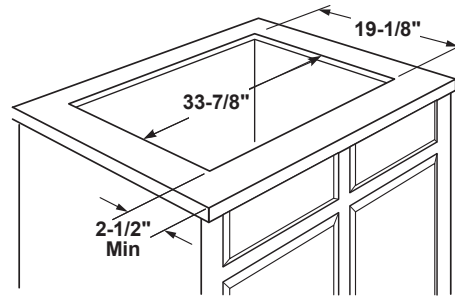

PGP6036ST

GE Profile™ 36" Built-In Gas Cooktop with Dishwasher-Safe Grates

DIMENSIONS AND INSTALLATION INFORMATION

AGA REQUIREMENT: All gas cooktop models require 7/16" free area below cooktop height to combustible material. Requires 18" minimum from countertop to adjacent overhead cabinets.

NOTE: If installing with a GE Profile™ Telescopic Downdraft System, consult both cooktop and downdraft installation instructions packed with product before installing. Cooktop gas/electric supply may need to be re-routed to install downdraft.

ELECTRICAL RATING: 120V, 60Hz, 5A

INSTALLATION WITH SINGLE WALL OVEN INFORMATION:

30" Gas Cooktops are approved for use over select GE 27" and 30" Wall Ovens and Warming Drawers. 30" and 36" Gas cooktops are approved for use over select 30" Wall Ovens and Warming Drawers. Refer to cooktop and wall oven/warming drawer installation instructions packed with product for current dimensional data.

INSTALLATION INFORMATION: Before installing, consult installation instructions, packed with product, for current dimensional data.

Gas Connection