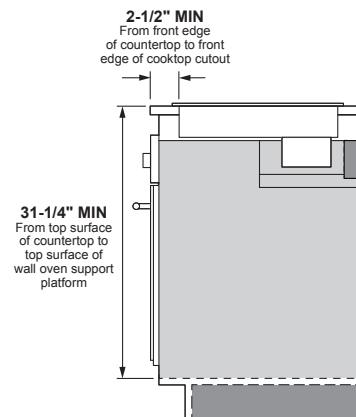

For answers to your Monogram, GE Café™, GE Profile™ or GE Appliances product questions, visit our website at geappliances.com or call GE Answer Center® Service, 800.626.2000.