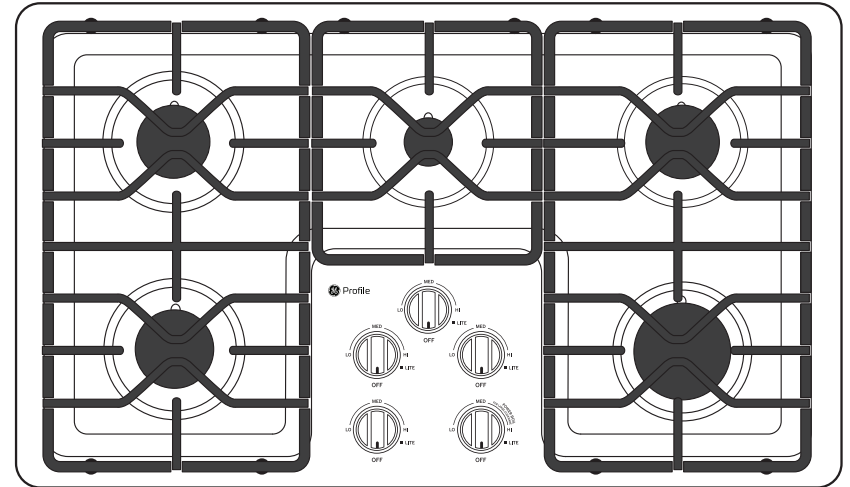

PGP6036ST

GE Profile™ 36" Built-In Gas Cooktop with Dishwasher-Safe Grates

FEATURES AND BENEFITS

Dishwasher-safe grates

Spend less time cleaning up

Designed for easy cleaning

15,000-BTU Power Boil burner

Precision simmer burner

MAX burner system

Fit Guarantee

Model PGP6036STSS - Stainless steel

GUARANTEED FIT

Replacing a similar cooktop from GE Appliances or another brand? GE cooktops are guaranteed for an exact fit or GE Appliances will pay up to $100 toward modifications

Visit geappliances.com for more info