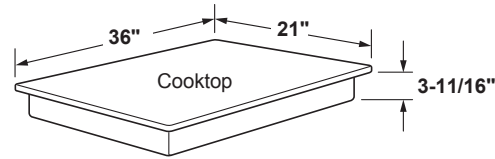

PGP6036ST

GE Profile™ 36" Built-In Gas Cooktop with Dishwasher-Safe Grates

DIMENSIONS AND INSTALLATION INFORMATION

AGA REQUIREMENT: All gas cooktop models require 7/16" free area below cooktop height to combustible material. Requires 18" minimum from countertop to adjacent overhead cabinets.

NOTE: If installing with a GE Profile™ Telescopic Downdraft System, consult both cooktop and downdraft installation instructions packed with product before installing. Cooktop gas/electric supply may need to be re-routed to install downdraft.

ELECTRICAL RATING: 120V, 60Hz, 5A

INSTALLATION WITH SINGLE WALL OVEN INFORMATION:

30" Gas Cooktops are approved for use over select GE 27" and 30" Wall Ovens and Warming Drawers. 30" and 36" Gas cooktops are approved for use over select 30" Wall Ovens and Warming Drawers. Refer to cooktop and wall oven/warming drawer installation instructions packed with product for current dimensional data.

INSTALLATION INFORMATION: Before installing, consult installation instructions, packed with product, for current dimensional data.

Gas Connection