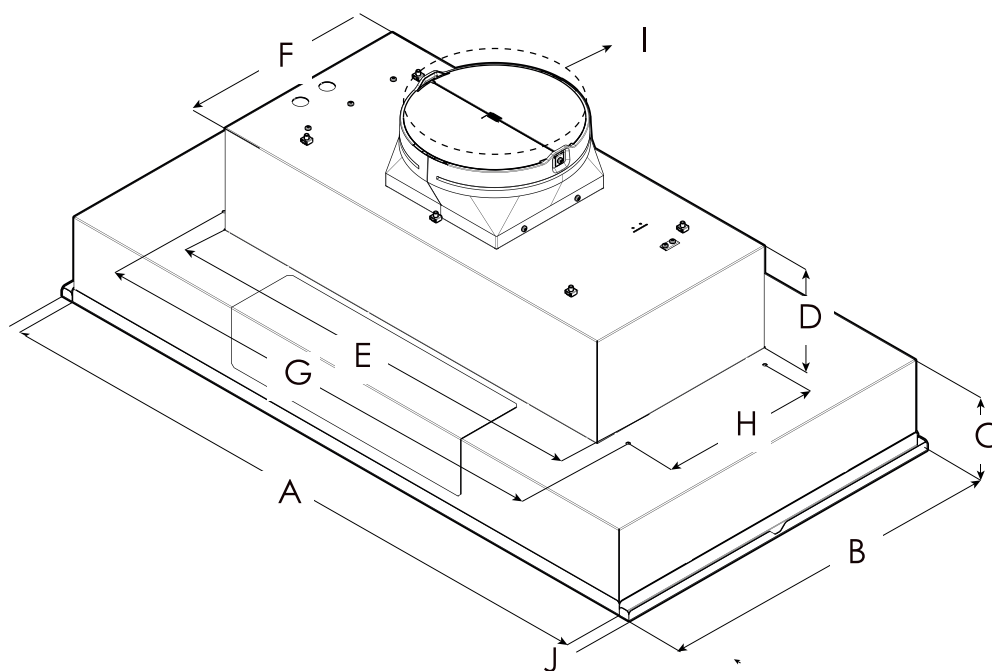

SCANNO

ESC628SS ESC634SS ESC134SS ESC146SS

	ESC628SS	ESC634SS ESC134SS	ESC146SS
A	28 1/2" (87.5 cm)	34 1/2" (87.5 cm)	46 1/2" (118.11 cm)
B	15 5/8" (39.8 cm)		
C	5 7/16" (13.8 cm)		
D	6 1/2" (16.4 cm)		
E	22 3/64" (56 cm)	27 7/16" (70 cm)	
F	12 7/16" (31.6 cm)		
G	24 21/64" (62 cm)	29 13/16" (75.7 cm)	
H	10 1/8" (25.7 cm)		
I	10" (25.4 cm)		
J	3/4" (1.9 cm)		