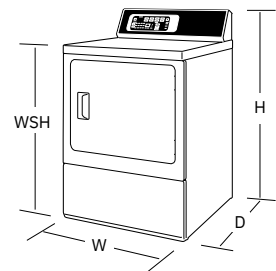

Optional Accessories

- Drying Rack – Part # D512082
- Directional Exhaust Kit – Part # 528P3
- Conversion Kit = Gas to LP – Part # 649P3
- Flexible Metal Vent Kit – Part # 521P3

Agency approvals: cULus, CSA us star, MA gas board